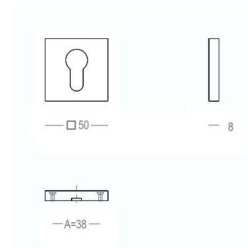

700 - R0

Piece - Pièce - Stuk

● Satin brass	● 22	700-R0-22-01	700-0E-22-01	700-0C-22-01
● Matt brushed bronze	● 41	700-R0-41-01	700-0E-41-01	700-0C-41-01
● Dark bronze	● 42	700-R0-42-01	700-0E-42-01	700-0C-42-01
● Black matt textured	● 60	700-R0-60-01	700-0E-60-01	700-0C-60-01
● White matt textured	● 65	700-R0-65-01	700-0E-65-01	700-0C-65-01
● Matt brushed nickel	● 99	700-R0-99-01	700-0E-99-01	700-0C-99-01