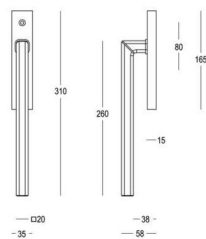

192 - SR

Set - Ensemble - Set

● Satin brass	22	192-SR-22-02
● Matt brushed bronze	41	192-SR-41-02
● Black matt textured	60	192-SR-60-02
● White matt textured	65	192-SR-65-02
● Matt brushed nickel	99	192-SR-99-02