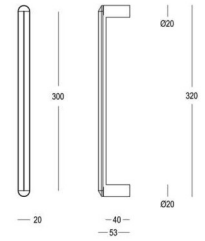

Piece - Pièce - Stuk

193 - Pull handles - Tirants - Deurgrepen

Piece - Pièce - Stuk