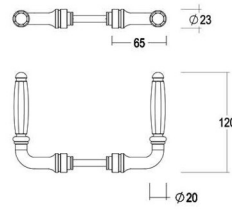

176 - 00

Pair - Paire - Paar

● Brass polished non lackered	00	176-00-00-22--324/110	176-00-00-20
● Brass polished	01	176-00-01-22--324/110	176-00-01-20
● Brass bronzed	04	176-00-04-22--324/110	176-00-04-20
● Matt brushed bronze	41	176-00-41-22--324/110	176-00-41-20
● Antique brass	26	176-00-26-22--324/110	176-00-26-20
● Matt brushed nickel	99	176-00-99-22--324/110	176-00-99-20