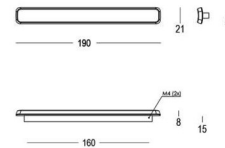

paris

400 - Furniture handles - Poignées de meubles - Meubelgrepen

Piece - Pièce - Stuk