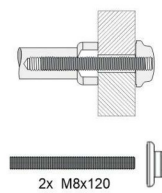

400 - Pull handles - Tirants - Deurgrepen

Piece - Pièce - Stuk

Piece - Pièce - Stuk

● Satin brass	● 22	400-21-22-01/210	● Satin brass	● 22	400-30-22-01/300
● Matt brushed bronze	● 41	400-21-41-01/210	● Matt brushed bronze	● 41	400-30-41-01/300
● Dark bronze	● 42	400-21-42-01/210	● Dark bronze	● 42	400-30-42-01/300
● Black matt textured	● 60	400-21-60-01/210	● Black matt textured	● 60	400-30-60-01/300
● Matt brushed nickel	● 99	400-21-99-01/210	● Matt brushed nickel	● 99	400-30-99-01/300