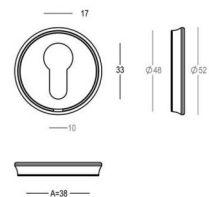

197 - R0

Piece - Pièce - Stuk

● Satin brass	● 22	197-R0-22-01	197-0E-22-01	197-0C-22-01
● Matt brushed bronze	● 41	197-R0-41-01	197-0E-41-01	197-0C-41-01
● Dark bronze	● 42	197-R0-42-01	197-0E-42-01	197-0C-42-01
● Bright nickel	● 09	197-R0-09-01	197-0E-09-01	197-0C-09-01
● Matt brushed nickel	● 99	197-R0-99-01	197-0E-99-01	197-0C-99-01