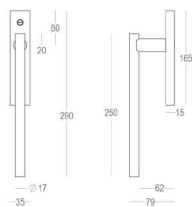

152 - SR

		Set - Ensemble - Set	
●	Satin brass	22	152-SR-22-02
●	Matt brushed bronze	41	152-SR-41-02
●	Dark bronze	42	152-SR-42-02
●	Black matt textured	60	152-SR-60-02
●	Matt brushed nickel	99	152-SR-99-02