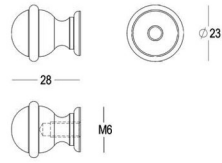

brussels

124 - DS

Piece - Pièce - Stuk

●	Satin brass	22	124-DS-22-01
●	Matt brushed bronze	41	124-DS-41-01
●	Dark bronze	42	124-DS-42-01
●	Antique brass	26	124-DS-26-01
●	Black matt textured	60	124-DS-60-01
●	Rust matt textured	63	124-DS-63-01
●	White matt textured	65	124-DS-65-01
●	Matt brushed nickel	99	124-DS-99-01
●	Tin	96	124-DS-96-01