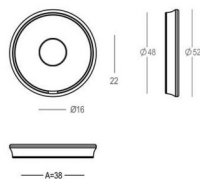

197 - R0

Piece - Pièce - Stuk

● Satin brass	● 22	197-R0-22-01	197-0E-22-01	197-0C-22-01
● Matt brushed bronze	● 41	197-R0-41-01	197-0E-41-01	197-0C-41-01
● Dark bronze	● 42	197-R0-42-01	197-0E-42-01	197-0C-42-01
● Bright nickel	● 09	197-R0-09-01	197-0E-09-01	197-0C-09-01
● Matt brushed nickel	● 99	197-R0-99-01	197-0E-99-01	197-0C-99-01