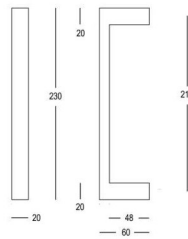

stockholm

159 - Pull handles - Tirants - Deurgrepen

Piece - Pièce - Stuk

Set - Ensemble - Set

● Satin brass	22	159-21-22-01/210	818-DA-22-0212
● Matt brushed bronze	41	159-21-41-01/210	818-DA-41-0212
● Dark bronze	42	159-21-42-01/210	818-DA-42-0212
● Black matt textured	60	159-21-60-01/210	818-DA-60-0212
● Matt brushed nickel	99	159-21-99-01/210	818-DA-65-0212