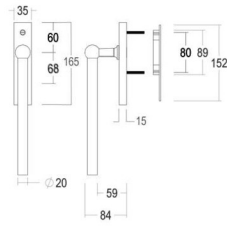

brussels

124 - SR

Set - Ensemble - Set

			Set - Ensemble - Set	Set - Ensemble - Set
●	Satin brass	22	124-SR-22-02	124-SR-22-02PZ
●	Brass bronzed	04	124-SR-04-02	124-SR-04-02PZ
●	Matt brushed bronze	● 41	124-SR-41-02	124-SR-41-02PZ
●	Dark bronze	42	124-SR-42-02	124-SR-42-02PZ
●	Antique brass	26	124-SR-26-02	124-SR-26-02PZ
●	Black matt textured	● 60	124-SR-60-02	124-SR-60-02PZ
●	Rust matt textured	63	124-SR-63-02	124-SR-63-02PZ
●	White matt textured	65	124-SR-65-02	124-SR-65-02PZ
●	Matt brushed nickel	● 99	124-SR-99-02	124-SR-99-02PZ
●	Tin	96	124-SR-96-02	124-SR-96-02PZ