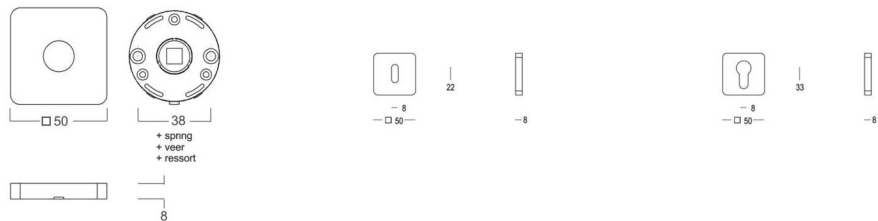

Piece - Pièce - Stuk

Piece - Pièce - Stuk

Piece - Pièce - Stuk

● Satin brass	● 22	192-R0-22-01	192-0E-22-01	192-0C-22-01
● Matt brushed bronze	● 41	192-R0-41-01	192-0E-41-01	192-0C-41-01
● Black matt textured	● 60	192-R0-60-01	192-0E-60-01	192-0C-60-01
● White matt textured	● 65	192-R0-65-01	192-0E-65-01	192-0C-65-01
● Matt brushed nickel	● 99	192-R0-99-01	192-0E-99-01	192-0C-99-01

192 - SR

● Satin brass	22	192-SR-22-02
● Matt brushed bronze	41	192-SR-41-02
● Black matt textured	60	192-SR-60-02
● White matt textured	65	192-SR-65-02
● Matt brushed nickel	99	192-SR-99-02