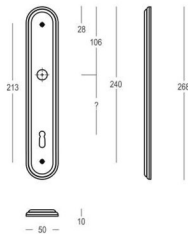

324 - Doorplates - Boucliers de porte - Deurschilden

Pair - Paire - Paar

Pair - Paire - Paar

Pair - Paire - Paar

● Brass polished non lackered	00	324-00-00-02/110	324-PZ-00-02/110	324-WC-00-02/116
● Brass polished	01	324-00-01-02/110	324-PZ-01-02/110	324-WC-01-02/116
● Brass bronzed	04	324-00-04-02/110	324-PZ-04-02/110	324-WC-04-02/116
● Matt brushed bronze	41	324-00-41-02/110	324-PZ-41-02/110	324-WC-41-02/116
● Antique brass	26	324-00-26-02/110	324-PZ-26-02/110	324-WC-26-02/116
● Matt brushed nickel	99	324-00-99-02/110	324-PZ-99-02/110	324-WC-99-02/116