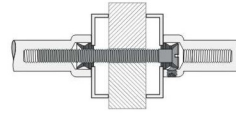

● Brass bronzed	04	322-00-04-01/210	● Brass bronzed	● 04	322-D0-04-01/210
● Antique brass	26	322-00-26-01/210	● Antique brass	● 26	322-D0-26-01/210
● Black matt textured	60	322-00-60-01/210	● Black matt textured	● 60	322-D0-60-01/210
● Tin	96	322-00-96-01/210	● Tin	96	322-D0-96-01/210

Set - Ensemble - Set