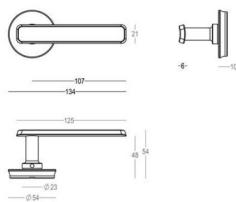

paris

400 - R0

Pair - Paire - Paar