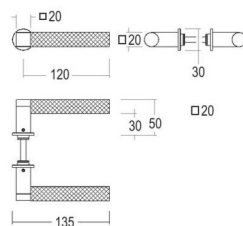

montreux

190 - R0

Pair - Paire - Paar

Set - Ensemble - Set

● Satin brass	● 22	190-R0-22-22--700	190-00-22-20	190-RW-22-02-V6
● Matt brushed bronze	● 41	190-R0-41-22--700	190-00-41-20	190-RW-41-02-V6
● Dark bronze	● 42	190-R0-42-22--700	190-00-42-20	190-RW-42-02-V6
● Matt brushed nickel	● 99	190-R0-99-22--700	190-00-99-20	190-RW-99-02-V6