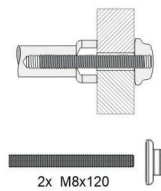

Set - Ensemble - Set

● Satin brass	● 22	818-DA-22-0212
● Matt brushed bronze	● 41	818-DA-41-0212
● Dark bronze	42	818-DA-42-0212
● Black matt textured	60	818-DA-60-0212
● Matt brushed nickel	● 99	818-DA-99-0212

Set - Ensemble - Set

818-HA-00-02	818-VA-00-02
818-HA-00-02	818-VA-00-02
818-HA-00-02	818-VA-00-02
818-HA-00-02	818-VA-00-02
818-HA-00-02	818-VA-00-02

Set - Ensemble - Set

Use ref. 818-HA-00-02 for paired fixings in wood and ref. 818-SA-00-02 for fixings in glass.

Utilisez la référence 818-HA-00-02 pour les fixations par paires dans le bois et la référence 818-SA-00-02 pour les fixations dans le verre.

Gebruik ref. 818-HA-00-02 voor paarsgewijze bevestigingen in hout en ref. 818-SA-00-02 voor bevestigingen in glas.