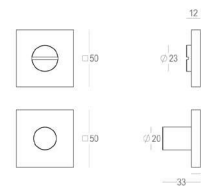

montreux

190 - R0

Pair - Paire - Paar

Pair - Paire - Paar

Set - Ensemble - Set

● Satin brass	● 22	190-R0-22-22--700	190-00-22-20	190-RW-22-02-V6
● Matt brushed bronze	● 41	190-R0-41-22--700	190-00-41-20	190-RW-41-02-V6
● Dark bronze	● 42	190-R0-42-22--700	190-00-42-20	190-RW-42-02-V6
● Matt brushed nickel	● 99	190-R0-99-22--700	190-00-99-20	190-RW-99-02-V6