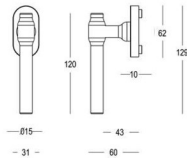

197 - DK

Piece - Pièce - Stuk

● Satin brass	22	197-DK-22-11L
● Matt brushed bronze	41	197-DK-41-11L
● Dark bronze	42	197-DK-42-11L
● Black matt textured	60	197-DK-60-11L
● White matt textured	65	197-DK-65-11L
● Matt brushed nickel	99	197-DK-99-11L

Piece - Pièce - Stuk

● Satin brass	22	197-DK-22-11T
● Matt brushed bronze	41	197-DK-41-11T
● Dark bronze	42	197-DK-42-11T
● Black matt textured	60	197-DK-60-11T
● White matt textured	65	197-DK-65-11T
● Matt brushed nickel	99	197-DK-99-11T