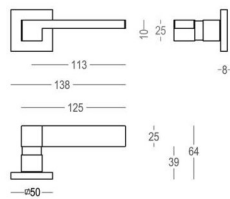

700

700 - R0

Pair - Paire - Paar