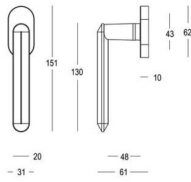

193 - DK

Piece - Pièce - Stuk

Piece - Pièce - Stuk

● Satin brass	22	193-DK-22-11L	● Satin brass	22	193-DK-22-11T
● Matt brushed bronze	41	193-DK-41-11L	● Matt brushed bronze	41	193-DK-41-11T
● Dark bronze	42	193-DK-42-11L	● Dark bronze	42	193-DK-42-11T
● Black matt textured	60	193-DK-60-11L	● Black matt textured	60	193-DK-60-11T
● White matt textured	65	193-DK-65-11L	● White matt textured	65	193-DK-65-11T
● Matt brushed nickel	99	193-DK-99-11L	● Matt brushed nickel	99	193-DK-99-11T