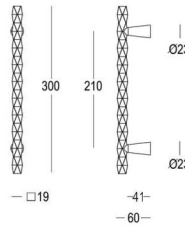

200 - Pull handles - Tirants - Deurgrepen

Piece - Pièce - Stuk

● Satin brass	22	200-21-22-01/210
● Matt brushed bronze	41	200-21-41-01/210
● Dark bronze	42	200-21-42-01/210
● Bright nickel	09	200-21-09-01/210
● Matt brushed nickel	99	200-21-99-01/210