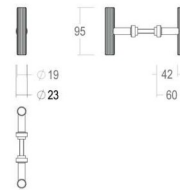

Pair - Paire - Paar

Pair - Paire - Paar

Set - Ensemble - Set

● Satin brass	● 22	167-R0-22-22--167	167-00-22-20L	167-RW-22-02-V6
● Matt brushed bronze	● 41	167-R0-41-22--167	167-00-41-20L	167-RW-41-02-V6
● Dark bronze	42	167-R0-42-22--167	167-00-42-20L	167-RW-42-02-V6
● Black matt textured	60	167-R0-60-22--167	167-00-60-20L	167-RW-60-02-V6
● White matt textured	65	167-R0-65-22--167	167-00-65-20L	167-RW-65-02-V6
● Matt brushed nickel	99	167-R0-99-22--167	167-00-99-20L	167-RW-99-02-V6