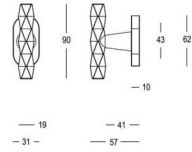

200 - DK

Piece - Pièce - Stuk

● Satin brass	22	200-DK-22-11L
● Matt brushed bronze	41	200-DK-41-11L
● Dark bronze	42	200-DK-42-11L
● Bright nickel	09	200-DK-09-11L
● Matt brushed nickel	99	200-DK-99-11L

Piece - Pièce - Stuk

● Satin brass	22	200-DK-22-11T
● Matt brushed bronze	41	200-DK-41-11T
● Dark bronze	42	200-DK-42-11T
● Bright nickel	09	200-DK-09-11T
● Matt brushed nickel	99	200-DK-99-11T