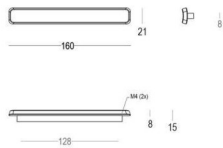

paris

400 - Furniture handles - Poignées de meubles - Meubelgrepen

Piece - Pièce - Stuk