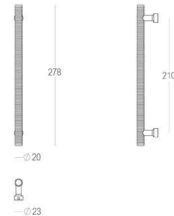

401 - Pull handles - Tirants - Deurgrepen

Piece - Pièce - Stuk