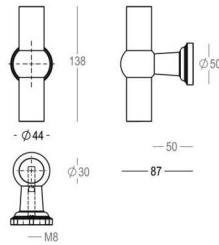

124 - Front door knob - Bouton de porte avant - Voordeurknop

Piece - Pièce - Stuk

● Brass bronzed	04	124-TT-04-01	Mont-DA
● Dark bronze	42	124-TT-42-01	Mont-DA
● Antique brass	26	124-TT-26-01	Mont-DA
● Black matt textured	● 60	124-TT-60-01	Mont-DA
● Rust matt textured	63	124-TT-63-01	Mont-DA
● Matt brushed nickel	● 99	124-TT-99-01	Mont-DA
● Tin	96	124-TT-96-01	Mont-DA