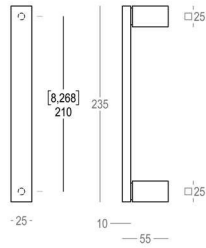

700

701 - Pull handles - Tirants - Deurgrepen

Piece - Pièce - Stuk

● Black matt textured	● 60	701-TR-60-01/210
● White matt textured	65	701-TR-65-01/210

Set - Ensemble - Set

Set - Ensemble - Set

● Black matt textured	60	818-DA-60-0212	818-HA-00-02
● White matt textured	65	818-DA-65-0212	818-HA-00-02