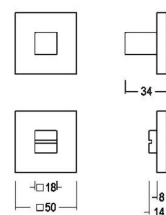

Set - Ensemble - Set

luxembourg

158 - R0