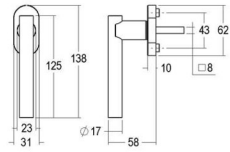

152 - DK

152-DK-xx-10

Piece - Pièce - Stuk

● Satin brass	● 22	152-DK-22-11
● Matt brushed bronze	● 41	152-DK-41-11
● Dark bronze	42	152-DK-42-11
● Black matt textured	60	152-DK-60-11
● White matt textured	65	152-DK-65-11
● Matt brushed nickel	● 99	152-DK-99-11