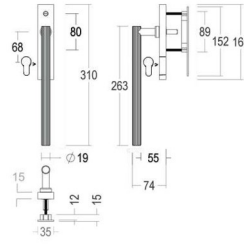

167 - SR

Set - Ensemble - Set

● Satin brass	● 22	167-SR-22-02	167-SR-22-02PZ
● Matt brushed bronze	● 41	167-SR-41-02	167-SR-41-02PZ
● Dark bronze	42	167-SR-42-02	167-SR-42-02PZ
● Black matt textured	60	167-SR-60-02	167-SR-60-02PZ
● White matt textured	65	167-SR-65-02	167-SR-65-02PZ
● Matt brushed nickel	99	167-SR-99-02	167-SR-99-02PZ