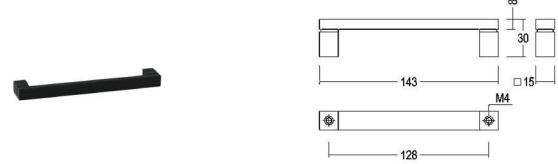

Piece - Pièce - Stuk

● Black matt textured	● 60	701-28-60-01/128
● White matt textured	65	701-28-65-01/128