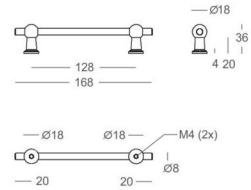

Piece - Pièce - Stuk

124 - Furniture handles - Poignées de meubles - Meubelgrepen