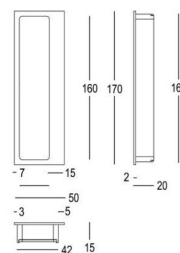

Piece - Pièce - Stuk

● Satin brass	22	850-06-22-01/100	● Satin brass	22	850-06-22-01/170
● Matt brushed bronze	41	850-06-41-01/100	● Matt brushed bronze	41	850-06-41-01/170
● Dark bronze	42	850-06-42-01/100	● Dark bronze	42	850-06-42-01/170
● Black matt textured	60	850-06-60-01/100	● Black matt textured	60	850-06-60-01/170
● White matt textured	65	850-06-65-01/100	● White matt textured	65	850-06-65-01/170