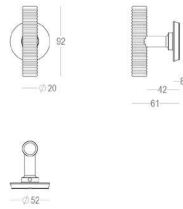

Pair - Paire - Paar		Pair - Paire - Paar	
●	Satin brass	● 22	401-R0-22-22T-197	401-00-22-20T	
●	Matt brushed bronze	● 41	401-R0-41-22T-197	401-00-41-20T	
●	Dark bronze	● 42	401-R0-42-22T-197	401-00-42-20T	
●	Black matt textured	60	401-R0-60-22T-197	401-00-60-20T	
●	Matt brushed nickel	99	401-R0-99-22T-197	401-00-99-20T