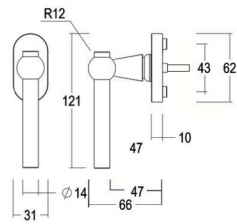

Piece - Pièce - Stuk

● Satin brass	22	124-DK-22-11L0
● Brass bronzed	04	124-DK-04-11L0
● Matt brushed bronze	● 41	124-DK-41-11L0
● Dark bronze	42	124-DK-42-11L0
● Antique brass	26	124-DK-26-11L0
● Black matt textured	● 60	124-DK-60-11L0
● Rust matt textured	63	124-DK-63-11L0
● White matt textured	65	124-DK-65-11L0
● Matt brushed nickel	● 99	124-DK-99-11L0
● Tin	96	124-DK-96-11L0