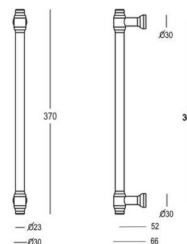

Piece - Pièce - Stuk

copenhagen

197 - Pull handles - Tirants - Deurgrepen