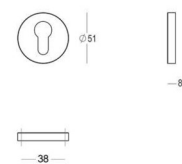

Pair - Paire - Paar

Pair - Paire - Paar

● Satin brass	● 22	167-R0-22-22T-167	167-00-22-20T
● Matt brushed bronze	● 41	167-R0-41-22T-167	167-00-41-20T
● Dark bronze	42	167-R0-42-22T-167	167-00-42-20T
● Black matt textured	60	167-R0-60-22T-167	167-00-60-20T
● White matt textured	65	167-R0-65-22T-167	167-00-65-20T
● Matt brushed nickel	99	167-R0-99-22T-167	167-00-99-20T