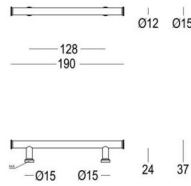

198 - Furniture handles - Poignées de meubles - Meubelgrepen

Piece - Pièce - Stuk

● Satin brass	22	198-28-22-01/128
● Matt brushed bronze	41	198-28-41-01/128
● Dark bronze	42	198-28-42-01/128
● Black matt textured	60	198-28-60-01/128
● White matt textured	65	198-28-65-01/128
● Matt brushed nickel	99	198-28-99-01/128