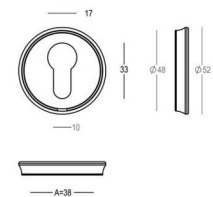

Piece - Pièce - Stuk

● Satin brass	22	197-R0-22-01	197-0E-22-01	197-0C-22-01
● Matt brushed bronze	41	197-R0-41-01	197-0E-41-01	197-0C-41-01
● Dark bronze	42	197-R0-42-01	197-0E-42-01	197-0C-42-01
● Black matt textured	60	197-R0-60-01	197-0E-60-01	197-0C-60-01
● White matt textured	65	197-R0-65-01	197-0E-65-01	197-0C-65-01
● Matt brushed nickel	99	197-R0-99-01	197-0E-99-01	197-0C-99-01