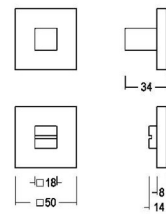

Set - Ensemble - Set

700

700 - R0