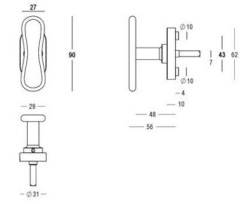

403 - DK

Piece - Pièce - Stuk

Piece - Pièce - Stuk

● Satin brass	● 22	403-DK-22-11L	● Satin brass	● 22	403-DK-22-11T
● Matt brushed bronze	● 41	403-DK-41-11L	● Matt brushed bronze	● 41	403-DK-41-11T
● Dark bronze	● 42	403-DK-42-11L	● Dark bronze	● 42	403-DK-42-11T
● Black matt textured	● 60	403-DK-60-11L	● Black matt textured	● 60	403-DK-60-11T
● Matt brushed nickel	● 99	403-DK-99-11L	● Matt brushed nickel	● 99	403-DK-99-11T