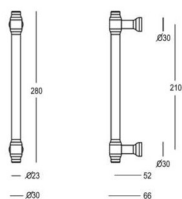

copenhagen

197 - Pull handles - Tirants - Deurgrepen

Piece - Pièce - Stuk