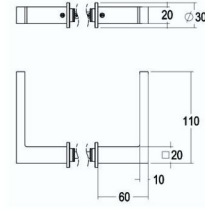

stockholm

159 - R0

Pair - Paire - Paar

● Satin brass	22	159-R0-22-22--700	159-00-22-20	700-RW-22-02-V6
● Matt brushed bronze	41	159-R0-41-22--700	159-00-41-20	700-RW-41-02-V6
● Dark bronze	42	159-R0-42-22--700	159-00-42-20	700-RW-42-02-V6
● Black matt textured	60	159-R0-60-22--700	159-00-60-20	700-RW-60-02-V6
● White matt textured	65	159-R0-65-22--700	159-00-65-20	700-RW-65-02-V6
● Matt brushed nickel	99	159-R0-99-22--700	159-00-99-20	700-RW-99-02-V6