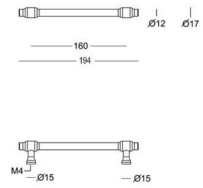

Piece - Pièce - Stuk

197 - Furniture handles - Poignées de meubles - Meubelgrepen