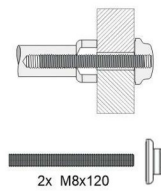

152 - Pull handles - Tirants - Deurgrepen

Piece - Pièce - Stuk

● Satin brass	● 22	152-30-22-01/300
● Matt brushed bronze	● 41	152-30-41-01/300
● Dark bronze	42	152-30-42-01/300
● Black matt textured	60	152-30-60-01/300
● White matt textured	65	152-30-65-01/300
● Matt brushed nickel	● 99	152-30-99-01/300