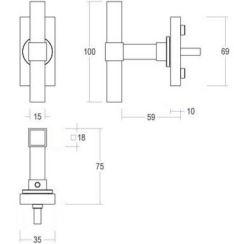

Piece - Pièce - Stuk

● Satin brass	22	158-DK-22-11T
● Matt brushed bronze	41	158-DK-41-11T
● Dark bronze	42	158-DK-42-11T
● Black matt textured	● 60	158-DK-60-11T
● White matt textured	65	158-DK-65-11T
● Matt brushed nickel	99	158-DK-99-11T