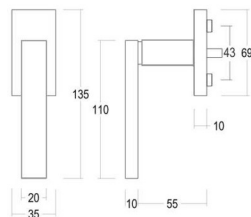

701 - DK

Piece - Pièce - Stuk

● Black matt textured	● 60	701-DK-60-11
● White matt textured	● 65	701-DK-65-11

These items are made out of aluminium, instead of the standard brass.
Ces articles sont fabriqués en aluminium, au lieu du laiton standard.
Deze items zijn gemaakt van aluminium, in plaats van het standaard messing.