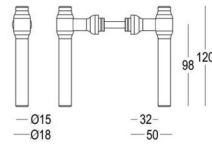

copenhagen

197 - R0

Pair - Paire - Paar