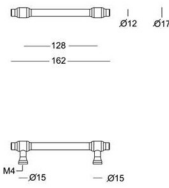

197 - Furniture handles - Poignées de meubles - Meubelgrepen

Piece - Pièce - Stuk