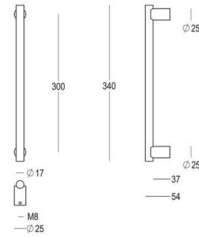

152 - Pull handles - Tirants - Deurgrepen

Piece - Pièce - Stuk

● Satin brass	● 22	152-30-22-01/300
● Matt brushed bronze	● 41	152-30-41-01/300
● Dark bronze	42	152-30-42-01/300
● Black matt textured	60	152-30-60-01/300
● White matt textured	65	152-30-65-01/300
● Matt brushed nickel	● 99	152-30-99-01/300