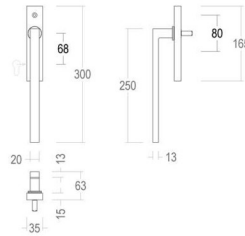

● Satin brass	22	159-SR-22-02	159-SR-22-02PZ	159-SR-22-01IN
● Matt brushed bronze	41	159-SR-41-02	159-SR-41-02PZ	159-SR-41-01IN
● Dark bronze	42	159-SR-42-02	159-SR-42-02PZ	159-SR-42-01IN
● Black matt textured	60	159-SR-60-02	159-SR-60-02PZ	159-SR-60-01IN
● White matt textured	65	159-SR-65-02	159-SR-65-02PZ	159-SR-65-01IN
● Matt brushed nickel	99	159-SR-99-02	159-SR-99-02PZ	159-SR-99-01IN

Piece - Pièce - Stuk

● Satin brass	22	159-SR-22-01INPZ	159-SR-22-01EX	159-SR-22-01EXPZ
● Matt brushed bronze	41	159-SR-41-01INPZ	159-SR-41-01EX	159-SR-41-01EXPZ
● Dark bronze	42	159-SR-42-01INPZ	159-SR-42-01EX	159-SR-42-01EXPZ
● Black matt textured	60	159-SR-60-01INPZ	159-SR-60-01EX	159-SR-60-01EXPZ
● White matt textured	65	159-SR-65-01INPZ	159-SR-65-01EX	159-SR-65-01EXPZ
● Matt brushed nickel	99	159-SR-99-01INPZ	159-SR-99-01EX	159-SR-99-01EXPZ