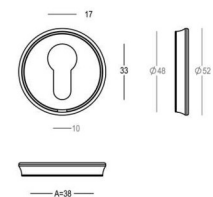

Piece - Pièce - Stuk

Pair - Paire - Paar

● Satin brass	22	197-R0-22-22T-197	197-00-22-20T
● Matt brushed bronze	41	197-R0-41-22T-197	197-00-41-20T
● Dark bronze	42	197-R0-42-22T-197	197-00-42-20T
● Black matt textured	60	197-R0-60-22T-197	197-00-60-20T
● White matt textured	65	197-R0-65-22T-197	197-00-65-20T
● Matt brushed nickel	99	197-R0-99-22T-197	197-00-99-20T