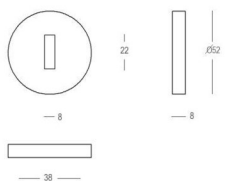

Pair - Paire - Paar

Set - Ensemble - Set

Set - Ensemble - Set

● Black matt textured	60	199-R0-60-22--199	199-RW-60-02-L	199-RW-60-02-R
● White matt textured	65	199-R0-65-22--199	199-RW-65-02-L	199-RW-65-02-R

Piece - Pièce - Stuk

Piece - Pièce - Stuk

● Black matt textured	● 60	199-0E-60-01	199-0C-60-01
● White matt textured	● 65	199-0E-65-01	199-0C-65-01

These items are made out of aluminium, instead of the standard brass.
Ces articles sont fabriqués en aluminium, au lieu du laiton standard.
Deze items zijn gemaakt van aluminium, in plaats van het standaard messing.