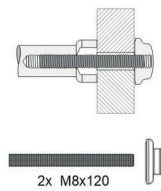

● Satin brass	22	193-21-22-01/210	● Satin brass	22	193-30-22-01/300
● Matt brushed bronze	41	193-21-41-01/210	● Matt brushed bronze	41	193-30-41-01/300
● Dark bronze	42	193-21-42-01/210	● Dark bronze	42	193-30-42-01/300
● Black matt textured	60	193-21-60-01/210	● Black matt textured	60	193-30-60-01/300
● White matt textured	65	193-21-65-01/210	● White matt textured	65	193-30-65-01/300
● Matt brushed nickel	99	193-21-99-01/210	● Matt brushed nickel	99	193-30-99-01/300

Set - Ensemble - Set