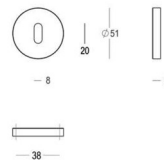

167 - R0

		Piece - Pièce - Stuk	Piece - Pièce - Stuk	Piece - Pièce - Stuk	
●	Satin brass	22	167-R0-22-01	167-0E-22-01	167-0C-22-01
●	Matt brushed bronze	41	167-R0-41-01	167-0E-41-01	167-0C-41-01
●	Dark bronze	42	167-R0-42-01	167-0E-42-01	167-0C-42-01
●	Black matt textured	60	167-R0-60-01	167-0E-60-01	167-0C-60-01
●	White matt textured	65	167-R0-65-01	167-0E-65-01	167-0C-65-01
●	Matt brushed nickel	99	167-R0-99-01	167-0E-99-01	167-0C-99-01