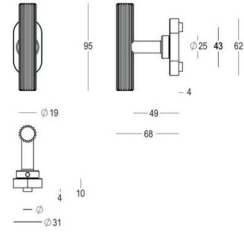

167 - DK

Pièce - Pièce - Stuk

● Satin brass	● 22	167-DK-22-11L	● 22	167-DK-22-11T
● Matt brushed bronze	● 41	167-DK-41-11L	● 41	167-DK-41-11T
● Dark bronze	42	167-DK-42-11L	42	167-DK-42-11T
● Black matt textured	60	167-DK-60-11L	60	167-DK-60-11T
● White matt textured	65	167-DK-65-11L	65	167-DK-65-11T
● Matt brushed nickel	99	167-DK-99-11L	99	167-DK-99-11T