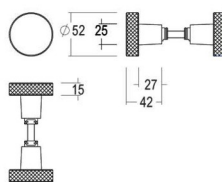

monaco

195 - R0

Pair - Paire - Paar

Pair - Paire - Paar

Set - Ensemble - Set

● Satin brass	22	195-R0-22-22--167	195-00-22-20	152-RW-22-02-V6
● Matt brushed bronze	41	195-R0-41-22--167	195-00-41-20	152-RW-41-02-V6
● Dark bronze	42	195-R0-42-22--167	195-00-42-20	152-RW-42-02-V6
● Matt brushed nickel	99	195-R0-99-22--167	195-00-99-20	152-RW-99-02-V6