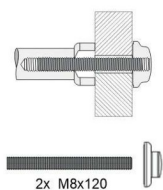

royal

167 - Pull handles - Tirants - Deurgrepen

Piece - Pièce - Stuk

Piece - Pièce - Stuk

● Satin brass	● 22	167-21-22-01/210	● Satin brass	● 22	167-30-22-01/300
● Matt brushed bronze	● 41	167-21-41-01/210	● Matt brushed bronze	● 41	167-30-41-01/300
● Dark bronze	42	167-21-42-01/210	● Dark bronze	42	167-30-42-01/300
● Black matt textured	60	167-21-60-01/210	● Black matt textured	60	167-30-60-01/300
● White matt textured	65	167-21-65-01/210	● White matt textured	65	167-30-65-01/300
● Matt brushed nickel	99	167-21-99-01/210	● Matt brushed nickel	99	167-30-99-01/300