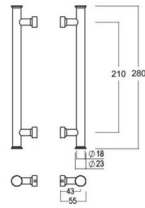

athena

198 - Pull handles - Tirants - Deurgrepen

Piece - Pièce - Stuk