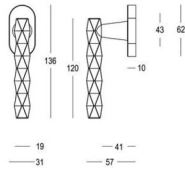

200 - DK

Piece - Pièce - Stuk

● Satin brass	22	200-DK-22-11L
● Matt brushed bronze	41	200-DK-41-11L
● Dark bronze	42	200-DK-42-11L
● Bright nickel	09	200-DK-09-11L
● Matt brushed nickel	99	200-DK-99-11L

Piece - Pièce - Stuk

● Satin brass	22	200-DK-22-11T
● Matt brushed bronze	41	200-DK-41-11T
● Dark bronze	42	200-DK-42-11T
● Bright nickel	09	200-DK-09-11T
● Matt brushed nickel	99	200-DK-99-11T