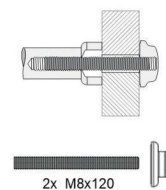

Set - Ensemble - Set

● Satin brass	● 22	401-21-22-01/210	● Satin brass	● 22	401-30-22-01/300
● Matt brushed bronze	● 41	401-21-41-01/210	● Matt brushed bronze	● 41	401-30-41-01/300
● Dark bronze	● 42	401-21-42-01/210	● Dark bronze	● 42	401-30-42-01/300
● Black matt textured	● 60	401-21-60-01/210	● Black matt textured	● 60	401-30-60-01/300
● Matt brushed nickel	● 99	401-21-99-01/210	● Matt brushed nickel	● 99	401-30-99-01/300

2x M8x120