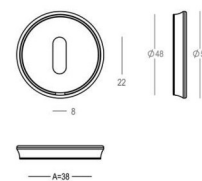

Piece - Pièce - Stuk

● Satin brass	22	197-R0-22-01	197-0E-22-01	197-0C-22-01
● Matt brushed bronze	41	197-R0-41-01	197-0E-41-01	197-0C-41-01
● Dark bronze	42	197-R0-42-01	197-0E-42-01	197-0C-42-01
● Black matt textured	60	197-R0-60-01	197-0E-60-01	197-0C-60-01
● White matt textured	65	197-R0-65-01	197-0E-65-01	197-0C-65-01
● Matt brushed nickel	99	197-R0-99-01	197-0E-99-01	197-0C-99-01