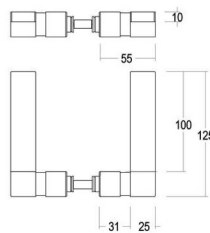

Pair - Paire - Paar

700

700 - R0