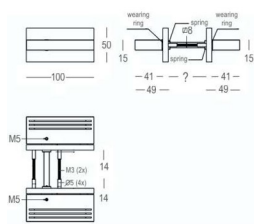

700

703 - R0

Pair - Paire - Paar

Set - Ensemble - Set

● Black matt textured	60	703-R0-60-22	700-RW-60-02-V6
● White matt textured	65	703-R0-65-22	700-RW-65-02-V6

These items are made out of aluminium, instead of the standard brass.
Ces articles sont fabriqués en aluminium, au lieu du laiton standard.
Deze items zijn gemaakt van aluminium, in plaats van het standaard messing.