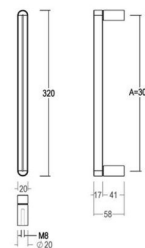

Piece - Pièce - Stuk

194 - Pull handles - Tirants - Deurgrepen