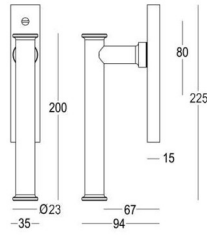

198 - SR

Set - Ensemble - Set

● Satin brass	22	198-SR-22-02
● Matt brushed bronze	41	198-SR-41-02
● Dark bronze	42	198-SR-42-02
● Black matt textured	60	198-SR-60-02
● White matt textured	65	198-SR-65-02
● Matt brushed nickel	99	198-SR-99-02