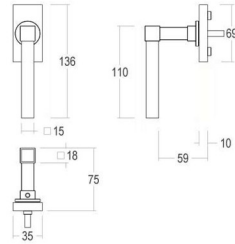

158 - DK

Piece - Pièce - Stuk

● Satin brass	22	158-DK-22-11L
● Matt brushed bronze	41	158-DK-41-11L
● Dark bronze	42	158-DK-42-11L
● Black matt textured	● 60	158-DK-60-11L
● White matt textured	65	158-DK-65-11L
● Matt brushed nickel	99	158-DK-99-11L