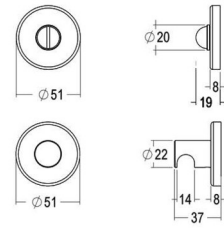

cassis

196 - R0

Pair - Paire - Paar

Set - Ensemble - Set

● Satin brass	22	196-R0-22-22--167	196-00-22-20	152-RW-22-02-V6
● Matt brushed bronze	41	196-R0-41-22--167	196-00-41-20	152-RW-41-02-V6
● Dark bronze	42	196-R0-42-22--167	196-00-42-20	152-RW-42-02-V6
● Black matt textured	60	196-R0-60-22--167	196-00-60-20	152-RW-60-02-V6
● White matt textured	65	196-R0-65-22--167	196-00-65-20	152-RW-65-02-V6
● Matt brushed nickel	99	196-R0-99-22--167	196-00-99-20	152-RW-99-02-V6