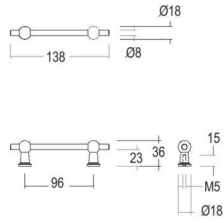

124 - Furniture handles - Poignées de meubles - Meubelgrepen

Piece - Pièce - Stuk