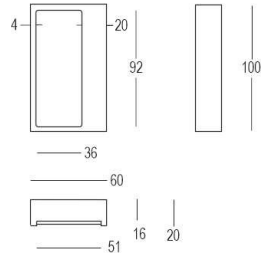

850 - 01

Piece - Pièce - Stuk

● Satin brass	22	850-01-22-01
● Matt brushed bronze	41	850-01-41-01
● Dark bronze	42	850-01-42-01
● Black matt textured	60	850-01-60-01
● White matt textured	65	850-01-65-01