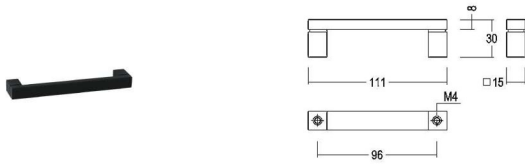

701 - Furniture handles - Poignées de meubles - Meubelgrepen

Piece - Pièce - Stuk

● Black matt textured	● 60	701-96-60-01/096
● White matt textured	65	701-96-65-01/096