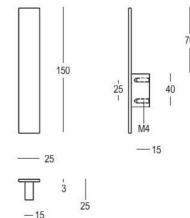

159 - Furniture handles - Poignées de meubles - Meubelgrepen

Piece - Pièce - Stuk

Piece - Pièce - Stuk

● Satin brass	22	159-20-22-01	● Satin brass	22	159-25-22-01
● Matt brushed bronze	41	159-20-41-01	● Matt brushed bronze	41	159-25-41-01
● Dark bronze	42	159-20-42-01	● Dark bronze	42	159-25-42-01
● Black matt textured	60	159-20-60-01	● Black matt textured	60	159-25-60-01
● White matt textured	65	159-20-65-01	● White matt textured	65	159-25-65-01
● Matt brushed nickel	99	159-20-99-01	● Matt brushed nickel	99	159-25-99-01

M4 x 27 (50x)

Set - Ensemble - Set

● Satin brass	22	614-27-VZ-50-MB
● Matt brushed bronze	41	614-27-VZ-50-MB
● Dark bronze	42	614-27-VZ-50-MB
● Black matt textured	60	614-27-VZ-50-MB
● White matt textured	65	614-27-VZ-50-MB
● Matt brushed nickel	99	614-27-VZ-50-MB