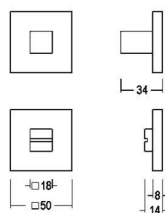

700

703 - R0

Pair - Paire - Paar

Set - Ensemble - Set

● Black matt textured	60	703-R0-60-22	700-RW-60-02-V6
● White matt textured	65	703-R0-65-22	700-RW-65-02-V6

These items are made out of aluminium, instead of the standard brass.
Ces articles sont fabriqués en aluminium, au lieu du laiton standard.
Deze items zijn gemaakt van aluminium, in plaats van het standaard messing.