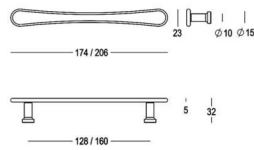

cannes

403 - Furniture handles - Poignées de meubles - Meubelgrepen