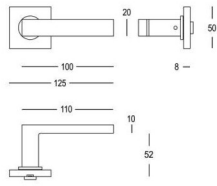

stockholm

159 - R0

Pair - Paire - Paar

● Satin brass	22	159-R0-22-22--700	159-00-22-20	700-RW-22-02-V6
● Matt brushed bronze	41	159-R0-41-22--700	159-00-41-20	700-RW-41-02-V6
● Dark bronze	42	159-R0-42-22--700	159-00-42-20	700-RW-42-02-V6
● Black matt textured	60	159-R0-60-22--700	159-00-60-20	700-RW-60-02-V6
● White matt textured	65	159-R0-65-22--700	159-00-65-20	700-RW-65-02-V6
● Matt brushed nickel	99	159-R0-99-22--700	159-00-99-20	700-RW-99-02-V6