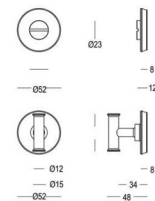

Set - Ensemble - Set

athena

198 - R0