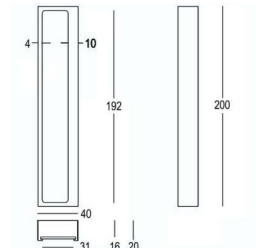

Piece - Pièce - Stuk

● Satin brass	22	850-02-22-01/200
● Matt brushed bronze	41	850-02-41-01/200
● Dark bronze	42	850-02-42-01/200
● Black matt textured	60	850-02-60-01/200
● White matt textured	65	850-02-65-01/200