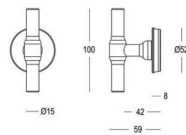

Pair - Paire - Paar

● Satin brass	22	197-R0-22-22L-197	197-00-22-20L	197-RW-22-02-V6
● Matt brushed bronze	41	197-R0-41-22L-197	197-00-41-20L	197-RW-41-02-V6
● Dark bronze	42	197-R0-42-22L-197	197-00-42-20L	197-RW-42-02-V6
● Black matt textured	60	197-R0-60-22L-197	197-00-60-20L	197-RW-60-02-V6
● White matt textured	65	197-R0-65-22L-197	197-00-65-20L	197-RW-65-02-V6
● Matt brushed nickel	99	197-R0-99-22L-197	197-00-99-20L	197-RW-99-02-V6

Pair - Paire - Paar