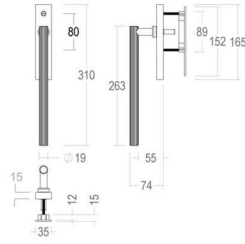

167 - SR

Set - Ensemble - Set

● Satin brass	● 22	167-SR-22-02	167-SR-22-02PZ
● Matt brushed bronze	● 41	167-SR-41-02	167-SR-41-02PZ
● Dark bronze	42	167-SR-42-02	167-SR-42-02PZ
● Black matt textured	60	167-SR-60-02	167-SR-60-02PZ
● White matt textured	65	167-SR-65-02	167-SR-65-02PZ
● Matt brushed nickel	99	167-SR-99-02	167-SR-99-02PZ