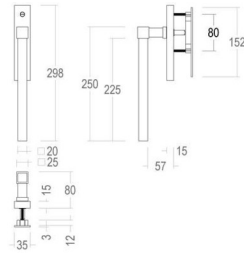

158 - SR

Set - Ensemble - Set

● Satin brass	22	158-SR-22-02
● Matt brushed bronze	41	158-SR-41-02
● Dark bronze	42	158-SR-42-02
● Black matt textured	● 60	158-SR-60-02
● White matt textured	65	158-SR-65-02
● Matt brushed nickel	99	158-SR-99-02