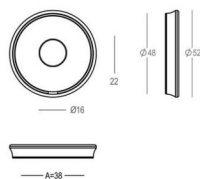

Pair - Paire - Paar

● Satin brass	22	197-R0-22-22T-197	197-00-22-20T
● Matt brushed bronze	41	197-R0-41-22T-197	197-00-41-20T
● Dark bronze	42	197-R0-42-22T-197	197-00-42-20T
● Black matt textured	60	197-R0-60-22T-197	197-00-60-20T
● White matt textured	65	197-R0-65-22T-197	197-00-65-20T
● Matt brushed nickel	99	197-R0-99-22T-197	197-00-99-20T

Piece - Pièce - Stuk