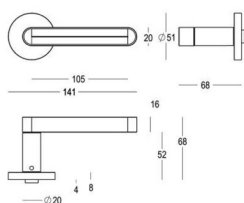

como

194 - R0

Pair - Paire - Paar