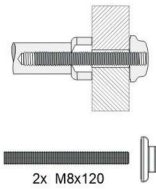

Set - Ensemble - Set

● Satin brass	22	818-DA-22-0212
● Matt brushed bronze	41	818-DA-41-0212
● Black matt textured	60	818-DA-60-0212
● White matt textured	65	818-DA-65-0212
● Matt brushed nickel	99	818-DA-99-0212