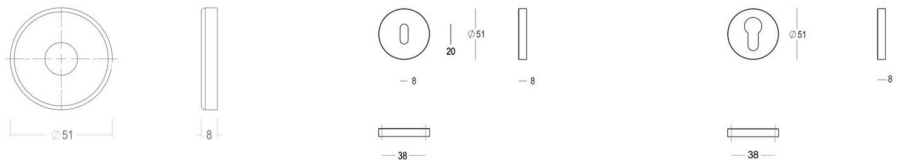

167 - R0

		Piece - Pièce - Stuk	Piece - Pièce - Stuk	Piece - Pièce - Stuk
● Satin brass	● 22	167-R0-22-01	167-0E-22-01	167-0C-22-01
● Matt brushed bronze	● 41	167-R0-41-01	167-0E-41-01	167-0C-41-01
● Dark bronze	● 42	167-R0-42-01	167-0E-42-01	167-0C-42-01
● Matt brushed nickel	● 99	167-R0-99-01	167-0E-99-01	167-0C-99-01

191 - DK

		Piece - Pièce - Stuk
● Satin brass	22	191-DK-22-11
● Matt brushed bronze	41	191-DK-41-11
● Dark bronze	42	191-DK-42-11
● Matt brushed nickel	99	191-DK-99-11