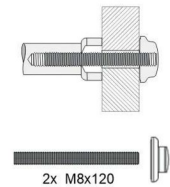

Set - Ensemble - Set

Set - Ensemble - Set

Set - Ensemble - Set

● Satin brass	● 22	818-DA-22-0212	818-HA-00-02	818-VA-00-02
● Matt brushed bronze	● 41	818-DA-41-0212	818-HA-00-02	818-VA-00-02
● Dark bronze	● 42	818-DA-42-0212	818-HA-00-02	818-VA-00-02
● Matt brushed nickel	99	818-DA-99-0212	818-HA-00-02	818-VA-00-02