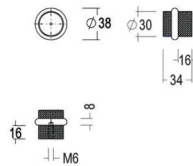

190 - DS

Piece - Pièce - Stuk

●	Satin brass	22	190-DS-22-01
●	Matt brushed bronze	41	190-DS-41-01
●	Dark bronze	42	190-DS-42-01
●	Matt brushed nickel	99	190-DS-99-01