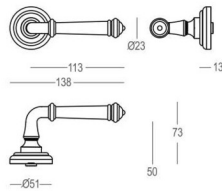

301-400

324 - R0