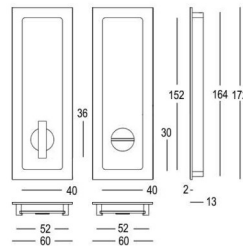

Pair - Paire - Paar

● Satin brass	22	850-03-22-01	850-03-22-02-RW
● Matt brushed bronze	41	850-03-41-01	850-03-41-02-RW
● Dark bronze	42	850-03-42-01	850-03-42-02-RW
● Black matt textured	60	850-03-60-01	850-03-60-02-RW
● White matt textured	65	850-03-65-01	850-03-65-02-RW