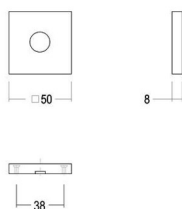

700 - R0

Piece - Pièce - Stuk

● Satin brass	● 22	700-R0-22-01	700-0E-22-01	700-0C-22-01
● Matt brushed bronze	● 41	700-R0-41-01	700-0E-41-01	700-0C-41-01
● Dark bronze	● 42	700-R0-42-01	700-0E-42-01	700-0C-42-01
● Matt brushed nickel	● 99	700-R0-99-01	700-0E-99-01	700-0C-99-01