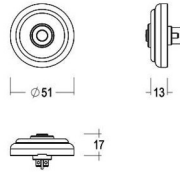

324 - Doorbell - Sonnette - Deurbel

Piece - Pièce - Stuk

● Brass polished untreated	00	324-B0-00-01
● Brass bronzed	04	324-B0-04-01
● Antique brass	26	324-B0-26-01
● Black matt textured	60	324-B0-60-01
● Tin	96	324-B0-96-01