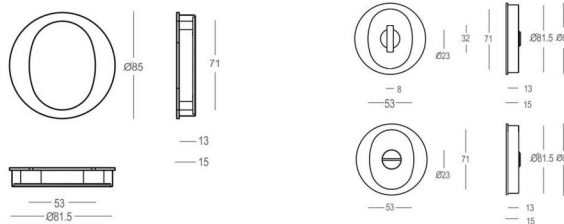

flush pulls - cuvettes encastrées - inbouwgrepen

850 - 30 - Kyoto

● Satin brass	22	850-30-22-01
● Matt brushed bronze	41	850-30-41-01
● Dark bronze	42	850-30-42-01
● Black matt textured	60	850-30-60-01
● White matt textured	65	850-30-65-01

850 - 31 - Osaka

Piece - Pièce - Stuk

Set - Ensemble - Set

● Satin brass	22	850-31-22-01	850-31-22-02-RW
● Matt brushed bronze	41	850-31-41-01	850-31-41-02-RW
● Dark bronze	42	850-31-42-01	850-31-42-02-RW
● Black matt textured	60	850-31-60-01	850-31-60-02-RW
● White matt textured	65	850-31-65-01	850-31-65-02-RW

220 - 00

Piece - Pièce - Stuk

● Satin brass	22	220-00-22-01
● Matt brushed bronze	41	220-00-41-01