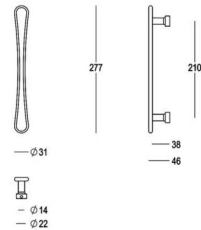

403 - Pull handles - Tirants - Deurgrepen

Piece - Pièce - Stuk