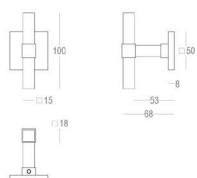

● Satin brass	22	158-R0-22-22L-700	158-00-22-20L	700-RW-22-02-V6
● Matt brushed bronze	41	158-R0-41-22L-700	158-00-41-20L	700-RW-41-02-V6
● Dark bronze	42	158-R0-42-22L-700	158-00-42-20L	700-RW-42-02-V6
● Black matt textured	● 60	158-R0-60-22L-700	158-00-60-20L	700-RW-60-02-V6
● White matt textured	65	158-R0-65-22L-700	158-00-65-20L	700-RW-65-02-V6
● Matt brushed nickel	99	158-R0-99-22L-700	158-00-99-20L	700-RW-99-02-V6

Pair - Paire - Paar

Pair - Paire - Paar

● Satin brass	22	158-R0-22-22T-700	158-00-22-20T
● Matt brushed bronze	41	158-R0-41-22T-700	158-00-41-20T
● Dark bronze	42	158-R0-42-22T-700	158-00-42-20T
● Black matt textured	● 60	158-R0-60-22T-700	158-00-60-20T
● White matt textured	65	158-R0-65-22T-700	158-00-65-20T
● Matt brushed nickel	99	158-R0-99-22T-700	158-00-99-20T