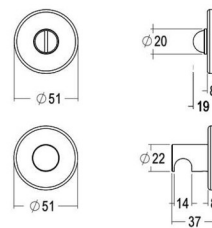

Set - Ensemble - Set

como

194 - R0