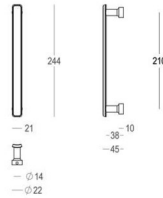

400 - Pull handles - Tirants - Deurgrepen

Piece - Pièce - Stuk