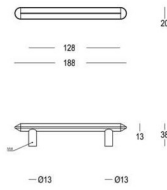

palma

193 - Furniture handles - Poignées de meubles - Meubelgrepen

Piece - Pièce - Stuk

● Satin brass	22	193-28-22-01/128
● Matt brushed bronze	41	193-28-41-01/128
● Dark bronze	42	193-28-42-01/128
● Black matt textured	60	193-28-60-01/128
● White matt textured	65	193-28-65-01/128
● Matt brushed nickel	99	193-28-99-01/128