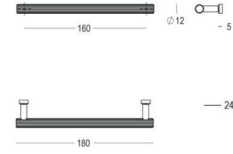

Piece - Pièce - Stuk

167 - Furniture handles - Poignées de meubles - Meubelgrepen