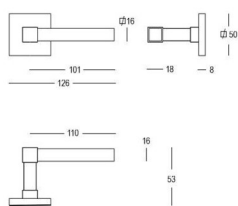

luxembourg

158 - R0

Pair - Paire - Paar