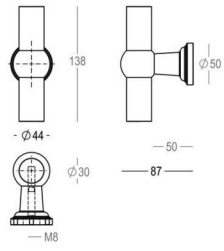

brussels

124 - Front door knob - Bouton de porte avant - Voordeurknop

Piece - Pièce - Stuk

● Brass bronzed	04	124-TT-04-01	Mont-DA
● Dark bronze	42	124-TT-42-01	Mont-DA
● Antique brass	26	124-TT-26-01	Mont-DA
● Black matt textured	● 60	124-TT-60-01	Mont-DA
● Rust matt textured	63	124-TT-63-01	Mont-DA
● Matt brushed nickel	● 99	124-TT-99-01	Mont-DA
● Tin	96	124-TT-96-01	Mont-DA