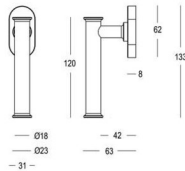

198 - DK

Piece - Pièce - Stuk

● Satin brass	22	198-DK-22-11L
● Matt brushed bronze	41	198-DK-41-11L
● Dark bronze	42	198-DK-42-11L
● Black matt textured	60	198-DK-60-11L
● White matt textured	65	198-DK-65-11L
● Matt brushed nickel	99	198-DK-99-11L

Piece - Pièce - Stuk

● Satin brass	22	198-DK-22-11T
● Matt brushed bronze	41	198-DK-41-11T
● Dark bronze	42	198-DK-42-11T
● Black matt textured	60	198-DK-60-11T
● White matt textured	65	198-DK-65-11T
● Matt brushed nickel	99	198-DK-99-11T