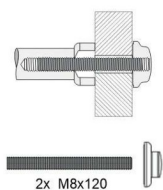

copenhagen

197 - Pull handles - Tirants - Deurgrepen

Piece - Pièce - Stuk

Piece - Pièce - Stuk

● Satin brass	22	197-21-22-01/210	● Satin brass	22	197-30-22-01/300
● Matt brushed bronze	41	197-21-41-01/210	● Matt brushed bronze	41	197-30-41-01/300
● Dark bronze	42	197-21-42-01/210	● Dark bronze	42	197-30-42-01/300
● Black matt textured	60	197-21-60-01/210	● Black matt textured	60	197-30-60-01/300
● White matt textured	65	197-21-65-01/210	● White matt textured	65	197-30-65-01/300
● Matt brushed nickel	99	197-21-99-01/210	● Matt brushed nickel	99	197-30-99-01/300