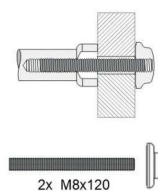

199 - Pull handles - Tirants - Deurgrepen

Piece - Pièce - Stuk

Set - Ensemble - Set

● Black matt textured	60	199-30-60-01/300	818-DA-60-0212
● White matt textured	65	199-30-65-01/300	818-DA-65-0212

These items are made out of aluminium, instead of the standard brass.
Ces articles sont fabriqués en aluminium, au lieu du laiton standard.
Deze items zijn gemaakt van aluminium, in plaats van het standaard messing.