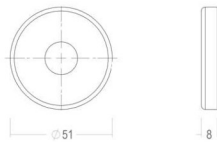

167 - R0

Piece - Pièce - Stuk

Piece - Pièce - Stuk

Piece - Pièce - Stuk

● Satin brass	● 22	167-R0-22-01	167-0E-22-01	167-0C-22-01
● Matt brushed bronze	● 41	167-R0-41-01	167-0E-41-01	167-0C-41-01
● Dark bronze	● 42	167-R0-42-01	167-0E-42-01	167-0C-42-01
● Black matt textured	● 60	167-R0-60-01	167-0E-60-01	167-0C-60-01
● White matt textured	● 65	167-R0-65-01	167-0E-65-01	167-0C-65-01
● Matt brushed nickel	● 99	167-R0-99-01	167-0E-99-01	167-0C-99-01