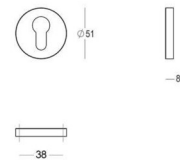

167 - R0

		Piece - Pièce - Stuk	Piece - Pièce - Stuk	Piece - Pièce - Stuk	
●	Satin brass	22	167-R0-22-01	167-0E-22-01	167-0C-22-01
●	Matt brushed bronze	41	167-R0-41-01	167-0E-41-01	167-0C-41-01
●	Dark bronze	42	167-R0-42-01	167-0E-42-01	167-0C-42-01
●	Black matt textured	60	167-R0-60-01	167-0E-60-01	167-0C-60-01
●	White matt textured	65	167-R0-65-01	167-0E-65-01	167-0C-65-01
●	Matt brushed nickel	99	167-R0-99-01	167-0E-99-01	167-0C-99-01