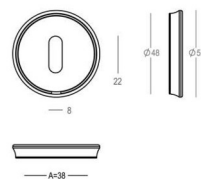

Piece - Pièce - Stuk

Pair - Paire - Paar

● Satin brass	22	197-R0-22-22T-197	197-00-22-20T
● Matt brushed bronze	41	197-R0-41-22T-197	197-00-41-20T
● Dark bronze	42	197-R0-42-22T-197	197-00-42-20T
● Black matt textured	60	197-R0-60-22T-197	197-00-60-20T
● White matt textured	65	197-R0-65-22T-197	197-00-65-20T
● Matt brushed nickel	99	197-R0-99-22T-197	197-00-99-20T