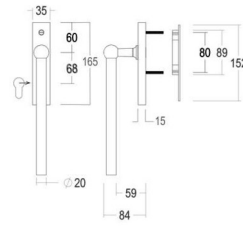

brussels

124 - SR

Set - Ensemble - Set

			Set - Ensemble - Set	Set - Ensemble - Set
●	Satin brass	22	124-SR-22-02	124-SR-22-02PZ
●	Brass bronzed	04	124-SR-04-02	124-SR-04-02PZ
●	Matt brushed bronze	● 41	124-SR-41-02	124-SR-41-02PZ
●	Dark bronze	42	124-SR-42-02	124-SR-42-02PZ
●	Antique brass	26	124-SR-26-02	124-SR-26-02PZ
●	Black matt textured	● 60	124-SR-60-02	124-SR-60-02PZ
●	Rust matt textured	63	124-SR-63-02	124-SR-63-02PZ
●	White matt textured	65	124-SR-65-02	124-SR-65-02PZ
●	Matt brushed nickel	● 99	124-SR-99-02	124-SR-99-02PZ
●	Tin	96	124-SR-96-02	124-SR-96-02PZ