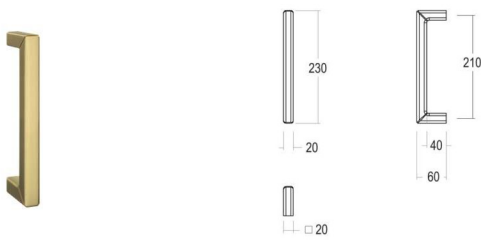

192 - Pull handles - Tirants - Deurgrepen

Piece - Pièce - Stuk

● Satin brass	22	192-21-22-01/210
● Matt brushed bronze	41	192-21-41-01/210
● Black matt textured	60	192-21-60-01/210
● Black matt textured	60	192-21-60-02/210
● Matt brushed nickel	99	192-21-99-01/210