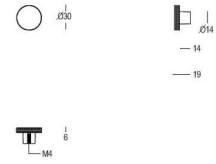

195 - Furniture handles - Poignées de meubles - Meubelgrepen

Piece - Pièce - Stuk

● Satin brass	22	195-40-22-01
● Matt brushed bronze	41	195-40-41-01
● Dark bronze	42	195-40-42-01
● Matt brushed nickel	99	195-40-99-01

Piece - Pièce - Stuk

● Satin brass	22	195-30-22-01
● Matt brushed bronze	41	195-30-41-01
● Dark bronze	42	195-30-42-01
● Matt brushed nickel	99	195-30-99-01

Set - Ensemble - Set

● Satin brass	22	614-27-VZ-50-MB
● Matt brushed bronze	41	614-27-VZ-50-MB
● Dark bronze	42	614-27-VZ-50-MB
● Matt brushed nickel	99	614-27-VZ-50-MB