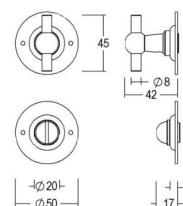

Set - Ensemble - Set

brussels