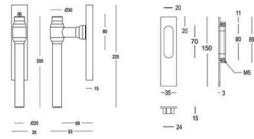

197 - SR

Set - Ensemble - Set

● Satin brass	22	197-SR-22-02
● Matt brushed bronze	41	197-SR-41-02
● Dark bronze	42	197-SR-42-02
● Black matt textured	60	197-SR-60-02
● White matt textured	65	197-SR-65-02
● Matt brushed nickel	99	197-SR-99-02