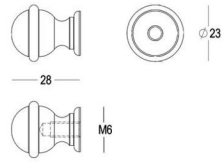

doorstop - butoir de porte - deurstop

124 - DS

Piece - Pièce - Stuk

●	Satin brass	22	124-DS-22-01
●	Matt brushed bronze	41	124-DS-41-01
●	Dark bronze	42	124-DS-42-01
●	Antique brass	26	124-DS-26-01
●	Black matt textured	60	124-DS-60-01
●	Rust matt textured	63	124-DS-63-01
●	White matt textured	65	124-DS-65-01
●	Matt brushed nickel	99	124-DS-99-01
●	Tin	96	124-DS-96-01