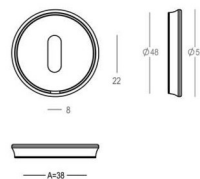

197 - R0

Piece - Pièce - Stuk

● Satin brass	● 22	197-R0-22-01	197-0E-22-01	197-0C-22-01
● Matt brushed bronze	● 41	197-R0-41-01	197-0E-41-01	197-0C-41-01
● Dark bronze	● 42	197-R0-42-01	197-0E-42-01	197-0C-42-01
● Bright nickel	● 09	197-R0-09-01	197-0E-09-01	197-0C-09-01
● Matt brushed nickel	● 99	197-R0-99-01	197-0E-99-01	197-0C-99-01