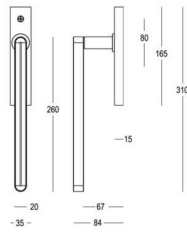

194 - SR

Set - Ensemble - Set

● Satin brass	22	194-SR-22-02
● Matt brushed bronze	41	194-SR-41-02
● Dark bronze	42	194-SR-42-02
● Black matt textured	60	194-SR-60-02
● White matt textured	65	194-SR-65-02
● Matt brushed nickel	99	194-SR-99-02