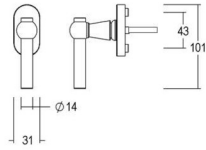

124 - DK

Piece - Pièce - Stuk

● Satin brass	22	124-DK-22-11L
● Brass bronzed	04	124-DK-04-11L
● Matt brushed bronze	● 41	124-DK-41-11L
● Dark bronze	42	124-DK-42-11L
● Antique brass	26	124-DK-26-11L
● Black matt textured	● 60	124-DK-60-11L
● Rust matt textured	63	124-DK-63-11L
● White matt textured	65	124-DK-65-11L
● Matt brushed nickel	● 99	124-DK-99-11L
● Tin	96	124-DK-96-11L

Piece - Pièce - Stuk

● Satin brass	22	124-DK-22-11T
● Brass bronzed	04	124-DK-04-11T
● Matt brushed bronze	● 41	124-DK-41-11T
● Dark bronze	42	124-DK-42-11T
● Antique brass	26	124-DK-26-11T
● Black matt textured	● 60	124-DK-60-11T
● Rust matt textured	63	124-DK-63-11T
● White matt textured	65	124-DK-65-11T
● Matt brushed nickel	● 99	124-DK-99-11T
● Tin	96	124-DK-96-11T