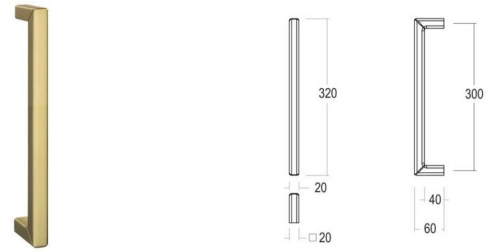

192 - Pull handles - Tirants - Deurgrepen

Piece - Pièce - Stuk

● Satin brass	22	192-21-22-01/210
● Matt brushed bronze	41	192-21-41-01/210
● Black matt textured	60	192-21-60-01/210
● Black matt textured	60	192-21-60-02/210
● Matt brushed nickel	99	192-21-99-01/210