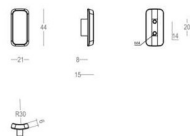

● Satin brass	● 22	400-28-22-01/128
● Matt brushed bronze	● 41	400-28-41-01/128
● Dark bronze	● 42	400-28-42-01/128
● Black matt textured	● 60	400-28-60-01/128
● Matt brushed nickel	● 99	400-28-99-01/128

Piece - Pièce - Stuk

● Satin brass	● 22	400-16-22-01/160
● Matt brushed bronze	● 41	400-16-41-01/160
● Dark bronze	● 42	400-16-42-01/160
● Black matt textured	● 60	400-16-60-01/160
● Matt brushed nickel	● 99	400-16-99-01/160

Piece - Pièce - Stuk