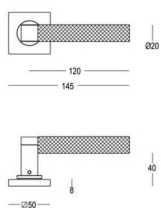

montreux

190 - R0

Pair - Paire - Paar

Set - Ensemble - Set

● Satin brass	● 22	190-R0-22-22--700	190-00-22-20	190-RW-22-02-V6
● Matt brushed bronze	● 41	190-R0-41-22--700	190-00-41-20	190-RW-41-02-V6
● Dark bronze	● 42	190-R0-42-22--700	190-00-42-20	190-RW-42-02-V6
● Matt brushed nickel	● 99	190-R0-99-22--700	190-00-99-20	190-RW-99-02-V6