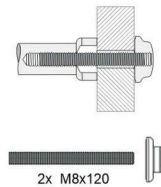

athena

198 - Pull handles - Tirants - Deurgrepen

Piece - Pièce - Stuk

Piece - Pièce - Stuk

● Satin brass	22	198-21-22-01/210	● Satin brass	22	198-30-22-01/300
● Matt brushed bronze	41	198-21-41-01/210	● Matt brushed bronze	41	198-30-41-01/300
● Dark bronze	42	198-21-42-01/210	● Dark bronze	42	198-30-42-01/300
● Black matt textured	60	198-21-60-01/210	● Black matt textured	60	198-30-60-01/300
● White matt textured	65	198-21-65-01/210	● White matt textured	65	198-30-65-01/300
● Matt brushed nickel	99	198-21-99-01/210	● Matt brushed nickel	99	198-30-99-01/300