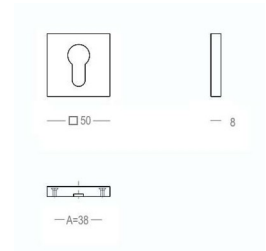

700 - R0

Piece - Pièce - Stuk

● Satin brass	22	700-R0-22-01	700-0E-22-01	700-0C-22-01
● Matt brushed bronze	41	700-R0-41-01	700-0E-41-01	700-0C-41-01
● Dark bronze	42	700-R0-42-01	700-0E-42-01	700-0C-42-01
● Black matt textured	60	700-R0-60-01	700-0E-60-01	700-0C-60-01
● White matt textured	65	700-R0-65-01	700-0E-65-01	700-0C-65-01
● Matt brushed nickel	99	700-R0-99-01	700-0E-99-01	700-0C-99-01