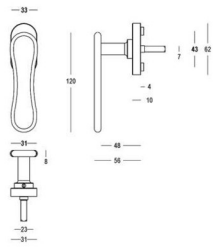

403 - DK

Piece - Pièce - Stuk

Piece - Pièce - Stuk

● Satin brass	● 22	403-DK-22-11L	● Satin brass	● 22	403-DK-22-11T
● Matt brushed bronze	● 41	403-DK-41-11L	● Matt brushed bronze	● 41	403-DK-41-11T
● Dark bronze	● 42	403-DK-42-11L	● Dark bronze	● 42	403-DK-42-11T
● Black matt textured	● 60	403-DK-60-11L	● Black matt textured	● 60	403-DK-60-11T
● Matt brushed nickel	● 99	403-DK-99-11L	● Matt brushed nickel	● 99	403-DK-99-11T