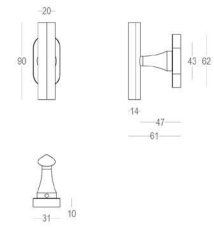

Piece - Pièce - Stuk

● Satin brass	● 22	404-DK-22-11T
● Matt brushed bronze	● 41	404-DK-41-11T
● Dark bronze	42	404-DK-42-11T
● Black matt textured	60	404-DK-60-11T
● Matt brushed nickel	● 99	404-DK-99-11T