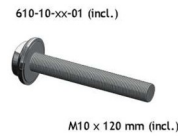

124 - Front door knob - Bouton de porte avant - Voordeurknop

Piece - Pièce - Stuk

● Brass bronzed	04	124-TT-04-01	Mont-DA
● Dark bronze	42	124-TT-42-01	Mont-DA
● Antique brass	26	124-TT-26-01	Mont-DA
● Black matt textured	● 60	124-TT-60-01	Mont-DA
● Rust matt textured	63	124-TT-63-01	Mont-DA
● Matt brushed nickel	● 99	124-TT-99-01	Mont-DA
● Tin	96	124-TT-96-01	Mont-DA