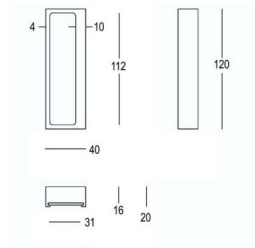

850 - 02

Piece - Pièce - Stuk

● Satin brass	22	850-02-22-01/120
● Matt brushed bronze	41	850-02-41-01/120
● Dark bronze	42	850-02-42-01/120
● Black matt textured	60	850-02-60-01/120
● White matt textured	65	850-02-65-01/120