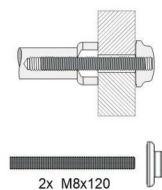

● Satin brass	● 22	403-21-22-01/210	● Satin brass	● 22	403-30-22-01/300
● Matt brushed bronze	● 41	403-21-41-01/210	● Matt brushed bronze	● 41	403-30-41-01/300
● Dark bronze	● 42	403-21-42-01/210	● Dark bronze	● 42	403-30-42-01/300
● Black matt textured	● 60	403-21-60-01/210	● Black matt textured	● 60	403-30-60-01/300
● Matt brushed nickel	● 99	403-21-99-01/210	● Matt brushed nickel	● 99	403-30-99-01/300

Set - Ensemble - Set