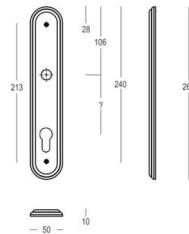

324 - Doorplates - Boucliers de porte - Deurschilden

Pair - Paire - Paar

Pair - Paire - Paar

Pair - Paire - Paar

● Brass polished non lackered	00	324-00-00-02/110	324-PZ-00-02/110	324-WC-00-02/116
● Brass polished	01	324-00-01-02/110	324-PZ-01-02/110	324-WC-01-02/116
● Brass bronzed	04	324-00-04-02/110	324-PZ-04-02/110	324-WC-04-02/116
● Matt brushed bronze	41	324-00-41-02/110	324-PZ-41-02/110	324-WC-41-02/116
● Antique brass	26	324-00-26-02/110	324-PZ-26-02/110	324-WC-26-02/116
● Matt brushed nickel	99	324-00-99-02/110	324-PZ-99-02/110	324-WC-99-02/116