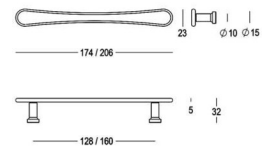

cannes

403 - Furniture handles - Poignées de meubles - Meubelgrepen