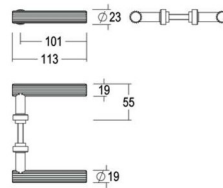

royal

167 - R0