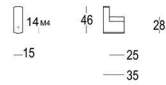

Piece - Pièce - Stuk

Set - Ensemble - Set

● Black matt textured	60	199-KT-60-01	614-27-VZ-50-MB
● White matt textured	65	199-KT-65-01	614-27-VZ-50-MB

These items are made out of aluminium, instead of the standard brass.
Ces articles sont fabriqués en aluminium, au lieu du laiton standard.
Deze items zijn gemaakt van aluminium, in plaats van het standaard messing.