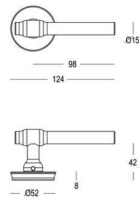

copenhagen

197 - R0

Pair - Paire - Paar