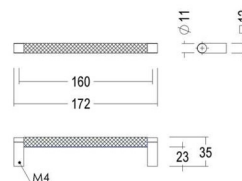

Piece - Pièce - Stuk

montreux

190 - Furniture handles - Poignées de meubles - Meubelgrepen

Piece - Pièce - Stuk