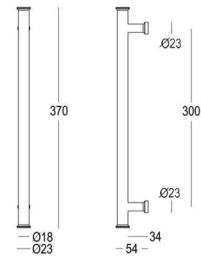

Piece - Pièce - Stuk

athena

198 - Pull handles - Tirants - Deurgrepen