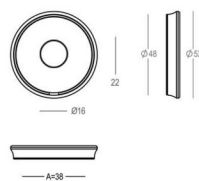

Piece - Pièce - Stuk

● Satin brass	22	197-R0-22-01	197-0E-22-01	197-0C-22-01
● Matt brushed bronze	41	197-R0-41-01	197-0E-41-01	197-0C-41-01
● Dark bronze	42	197-R0-42-01	197-0E-42-01	197-0C-42-01
● Black matt textured	60	197-R0-60-01	197-0E-60-01	197-0C-60-01
● White matt textured	65	197-R0-65-01	197-0E-65-01	197-0C-65-01
● Matt brushed nickel	99	197-R0-99-01	197-0E-99-01	197-0C-99-01