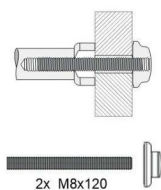

● Satin brass	22	157-21-22-01/210
● Matt brushed bronze	41	157-21-41-01/210
● Dark bronze	42	157-21-42-01/210
● Black matt textured	60	157-21-60-01/210
● White matt textured	65	157-21-65-01/210
● Matt brushed nickel	99	157-21-99-01/210

● Satin brass	22	157-30-22-01/300
● Matt brushed bronze	41	157-30-41-01/300
● Dark bronze	42	157-30-42-01/300
● Black matt textured	60	157-30-60-01/300
● White matt textured	65	157-30-65-01/300
● Matt brushed nickel	99	157-30-99-01/300

Set - Ensemble - Set