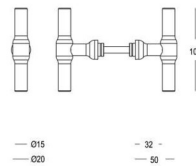

Pair - Paire - Paar

● Satin brass	22	197-R0-22-22L-197	197-00-22-20L	197-RW-22-02-V6
● Matt brushed bronze	41	197-R0-41-22L-197	197-00-41-20L	197-RW-41-02-V6
● Dark bronze	42	197-R0-42-22L-197	197-00-42-20L	197-RW-42-02-V6
● Black matt textured	60	197-R0-60-22L-197	197-00-60-20L	197-RW-60-02-V6
● White matt textured	65	197-R0-65-22L-197	197-00-65-20L	197-RW-65-02-V6
● Matt brushed nickel	99	197-R0-99-22L-197	197-00-99-20L	197-RW-99-02-V6

Pair - Paire - Paar