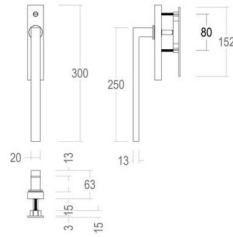

159 - SR

Set - Ensemble - Set