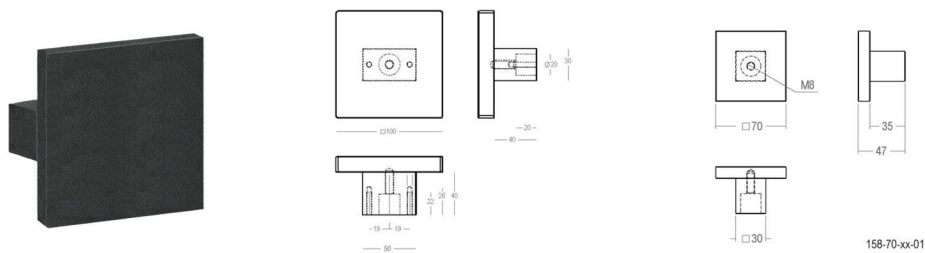

luxembourg

158 - Front door knob - Bouton de porte avant - Voordeurknop

		Piece - Pièce - Stuk	Piece - Pièce - Stuk
● Black matt textured	60	158-10-60-01	158-70-60-01
● White matt textured	65	158-10-65-01	158-70-65-01

These items are made out of aluminium, instead of the standard brass.
Ces articles sont fabriqués en aluminium, au lieu du laiton standard.
Deze items zijn gemaakt van aluminium, in plaats van het standaard messing.