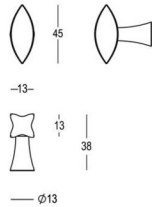

402 - Furniture handles - Poignées de meubles - Meubelgrepen

Piece - Pièce - Stuk

Set - Ensemble - Set

● Satin brass	● 22	402-KT-22-01	614-27-VZ-50-MB
● Matt brushed bronze	● 41	402-KT-41-01	614-27-VZ-50-MB
● Dark bronze	● 42	402-KT-42-01	614-27-VZ-50-MB
● Matt brushed nickel	99	402-KT-99-01	614-27-VZ-50-MB