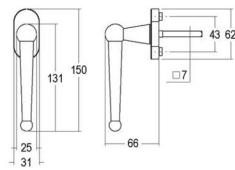

154 - DK

154-DK-xx-11

		Piece - Pièce - Stuk
● Satin brass	22	154-DK-22-11
● Matt brushed bronze	41	154-DK-41-11
● Black matt textured	60	154-DK-60-11