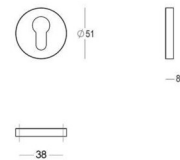

167 - R0

Piece - Pièce - Stuk

Piece - Pièce - Stuk

Piece - Pièce - Stuk

● Satin brass	● 22	167-R0-22-01	167-0E-22-01	167-0C-22-01
● Matt brushed bronze	● 41	167-R0-41-01	167-0E-41-01	167-0C-41-01
● Dark bronze	● 42	167-R0-42-01	167-0E-42-01	167-0C-42-01
● Black matt textured	● 60	167-R0-60-01	167-0E-60-01	167-0C-60-01
● White matt textured	● 65	167-R0-65-01	167-0E-65-01	167-0C-65-01
● Matt brushed nickel	● 99	167-R0-99-01	167-0E-99-01	167-0C-99-01