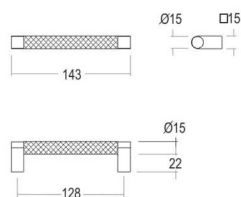

montreux

190 - Furniture handles - Poignées de meubles - Meubelgrepen

Piece - Pièce - Stuk