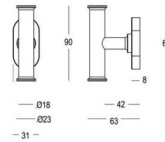

198 - DK

Piece - Pièce - Stuk

● Satin brass	22	198-DK-22-11L
● Matt brushed bronze	41	198-DK-41-11L
● Dark bronze	42	198-DK-42-11L
● Black matt textured	60	198-DK-60-11L
● White matt textured	65	198-DK-65-11L
● Matt brushed nickel	99	198-DK-99-11L

Piece - Pièce - Stuk

● Satin brass	22	198-DK-22-11T
● Matt brushed bronze	41	198-DK-41-11T
● Dark bronze	42	198-DK-42-11T
● Black matt textured	60	198-DK-60-11T
● White matt textured	65	198-DK-65-11T
● Matt brushed nickel	99	198-DK-99-11T