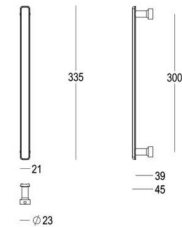

Piece - Pièce - Stuk

● Satin brass	● 22	400-21-22-01/210	● Satin brass	● 22	400-30-22-01/300
● Matt brushed bronze	● 41	400-21-41-01/210	● Matt brushed bronze	● 41	400-30-41-01/300
● Dark bronze	● 42	400-21-42-01/210	● Dark bronze	● 42	400-30-42-01/300
● Black matt textured	● 60	400-21-60-01/210	● Black matt textured	● 60	400-30-60-01/300
● Matt brushed nickel	● 99	400-21-99-01/210	● Matt brushed nickel	● 99	400-30-99-01/300