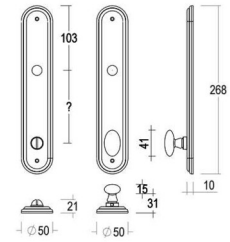

324 - Doorplates - Boucliers de porte - Deurschilden

Pair - Paire - Paar

Pair - Paire - Paar

Pair - Paire - Paar

● Brass polished non lackered	00	324-00-00-02/110	324-PZ-00-02/110	324-WC-00-02/116
● Brass polished	01	324-00-01-02/110	324-PZ-01-02/110	324-WC-01-02/116
● Brass bronzed	04	324-00-04-02/110	324-PZ-04-02/110	324-WC-04-02/116
● Matt brushed bronze	41	324-00-41-02/110	324-PZ-41-02/110	324-WC-41-02/116
● Antique brass	26	324-00-26-02/110	324-PZ-26-02/110	324-WC-26-02/116
● Matt brushed nickel	99	324-00-99-02/110	324-PZ-99-02/110	324-WC-99-02/116