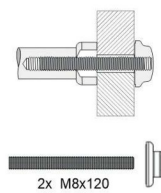

Set - Ensemble - Set

● Satin brass	22	818-DA-22-0212
● Matt brushed bronze	41	818-DA-41-0212
● Dark bronze	42	818-DA-42-0212
● Bright nickel	09	818-DA-09-0212
● Matt brushed nickel	99	818-DA-99-0212

Set - Ensemble - Set

818-HA-00-02	818-VA-00-02
818-HA-00-02	818-VA-00-02
818-HA-00-02	818-VA-00-02
818-HA-00-02	818-VA-00-02
818-HA-00-02	818-VA-00-02

Set - Ensemble - Set

Use ref. 818-HA-00-02 for paired fixings in wood and ref. 818-SA-00-02 for fixings in glass.

Utilisez la référence 818-HA-00-02 pour les fixations par paires dans le bois et la référence 818-SA-00-02 pour les fixations dans le verre.

Gebruik ref. 818-HA-00-02 voor paarsgewijze bevestigingen in hout en ref. 818-SA-00-02 voor bevestigingen in glas.