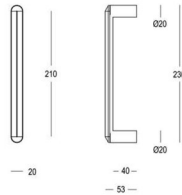

193 - Pull handles - Tirants - Deurgrepen

Piece - Pièce - Stuk