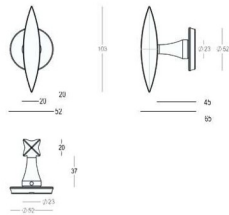

antwerp

402 - R0

Pair - Paire - Paar

Pair - Paire - Paar

● Satin brass	● 22	402-R0-22-22S-197	402-00-22-20S
● Matt brushed bronze	● 41	402-R0-41-22S-197	402-00-41-20S
● Dark bronze	● 42	402-R0-42-22S-197	402-00-42-20S
● Matt brushed nickel	● 99	402-R0-99-22S-197	402-00-99-20S