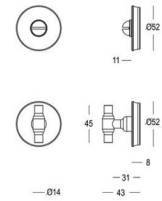

Set - Ensemble - Set

copenhagen

197 - R0