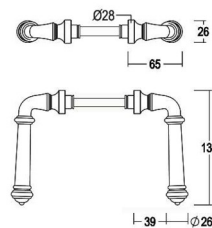

Pair - Paire - Paar

Pair - Paire - Paar

● Brass polished untreated	00	324-R0-00-22M-324	324-M0-00-20
● Brass polished	01	324-R0-01-22M-324	324-M0-01-20
● Brass bronzed	04	324-R0-04-22MW-324	324-M0-04-20W
● Matt brushed bronze	41	324-R0-41-22M-324	324-M0-41-20
● Antique brass	26	324-R0-26-22M-324	324-M0-26-20
● Black matt textured	60	324-R0-60-22M-324	324-M0-60-20
● Tin	96	324-R0-96-22M-324	324-M0-96-20