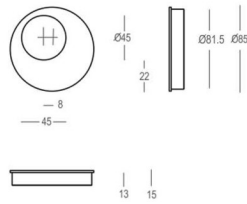

flush pulls - cuvettes encastrées - inbouwgrepen

850 - 30 - Kyoto

Piece - Pièce - Stuk

● Satin brass	22	850-30-22-01
● Matt brushed bronze	41	850-30-41-01
● Dark bronze	42	850-30-42-01
● Black matt textured	60	850-30-60-01
● White matt textured	65	850-30-65-01