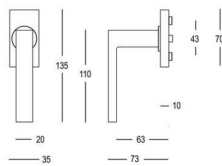

159 - DK

Piece - Pièce - Stuk

● Satin brass	22	159-DK-22-11
● Matt brushed bronze	41	159-DK-41-11
● Dark bronze	42	159-DK-42-11
● Black matt textured	60	159-DK-60-11
● White matt textured	65	159-DK-65-11
● Matt brushed nickel	99	159-DK-99-11