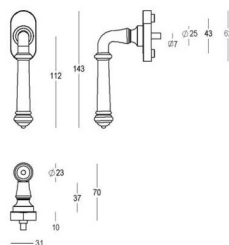

324 - DK

Piece - Pièce - Stuk

● Brass polished untreated	00	324-DK-00-11
● Brass polished	01	324-DK-01-11
● Brass bronzed	04	324-DK-04-11
● Matt brushed bronze	41	324-DK-41-11
● Antique brass	26	324-DK-26-11
● Black matt textured	60	324-DK-60-11
● Tin	96	324-DK-96-11