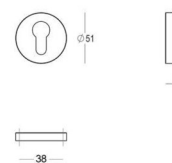

167 - R0

Piece - Pièce - Stuk

Piece - Pièce - Stuk

Piece - Pièce - Stuk

● Satin brass	22	167-R0-22-01	167-0E-22-01	167-0C-22-01
● Matt brushed bronze	41	167-R0-41-01	167-0E-41-01	167-0C-41-01
● Dark bronze	42	167-R0-42-01	167-0E-42-01	167-0C-42-01
● Black matt textured	60	167-R0-60-01	167-0E-60-01	167-0C-60-01
● White matt textured	65	167-R0-65-01	167-0E-65-01	167-0C-65-01
● Matt brushed nickel	99	167-R0-99-01	167-0E-99-01	167-0C-99-01