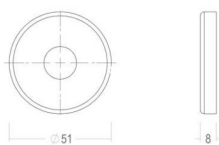

Piece - Pièce - Stuk

Piece - Pièce - Stuk

Piece - Pièce - Stuk

● Satin brass	22	167-R0-22-01	167-0E-22-01	167-0C-22-01
● Matt brushed bronze	41	167-R0-41-01	167-0E-41-01	167-0C-41-01
● Dark bronze	42	167-R0-42-01	167-0E-42-01	167-0C-42-01
● Black matt textured	60	167-R0-60-01	167-0E-60-01	167-0C-60-01
● White matt textured	65	167-R0-65-01	167-0E-65-01	167-0C-65-01
● Matt brushed nickel	99	167-R0-99-01	167-0E-99-01	167-0C-99-01