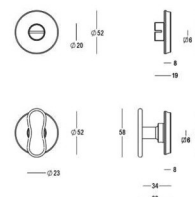

Set - Ensemble - Set

cannes

403 - R0