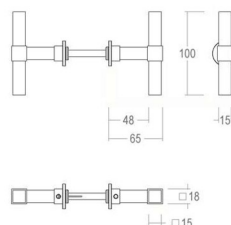

● Satin brass	22	158-R0-22-22L-700	158-00-22-20L	700-RW-22-02-V6
● Matt brushed bronze	41	158-R0-41-22L-700	158-00-41-20L	700-RW-41-02-V6
● Dark bronze	42	158-R0-42-22L-700	158-00-42-20L	700-RW-42-02-V6
● Black matt textured	● 60	158-R0-60-22L-700	158-00-60-20L	700-RW-60-02-V6
● White matt textured	65	158-R0-65-22L-700	158-00-65-20L	700-RW-65-02-V6
● Matt brushed nickel	99	158-R0-99-22L-700	158-00-99-20L	700-RW-99-02-V6

Pair - Paire - Paar

Pair - Paire - Paar

● Satin brass	22	158-R0-22-22T-700	158-00-22-20T
● Matt brushed bronze	41	158-R0-41-22T-700	158-00-41-20T
● Dark bronze	42	158-R0-42-22T-700	158-00-42-20T
● Black matt textured	● 60	158-R0-60-22T-700	158-00-60-20T
● White matt textured	65	158-R0-65-22T-700	158-00-65-20T
● Matt brushed nickel	99	158-R0-99-22T-700	158-00-99-20T