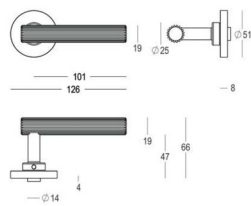

royal

167 - R0