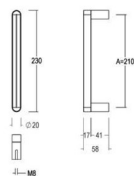

194 - Pull handles - Tirants - Deurgrepen

Piece - Pièce - Stuk