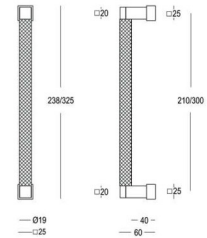

Piece - Pièce - Stuk

● Satin brass	● 22	190-30-22-01/300
● Matt brushed bronze	● 41	190-30-41-01/300
● Dark bronze	● 42	190-30-42-01/300
● Matt brushed nickel	99	190-30-99-01/300