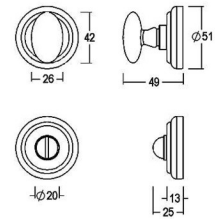

301-400

324 - R0