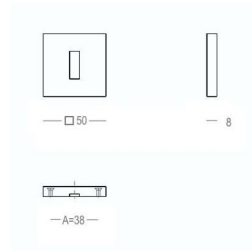

700 - R0

Piece - Pièce - Stuk

● Satin brass	22	700-R0-22-01	700-0E-22-01	700-0C-22-01
● Matt brushed bronze	41	700-R0-41-01	700-0E-41-01	700-0C-41-01
● Dark bronze	42	700-R0-42-01	700-0E-42-01	700-0C-42-01
● Black matt textured	60	700-R0-60-01	700-0E-60-01	700-0C-60-01
● White matt textured	65	700-R0-65-01	700-0E-65-01	700-0C-65-01
● Matt brushed nickel	99	700-R0-99-01	700-0E-99-01	700-0C-99-01