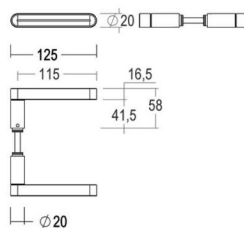

Pair - Paire - Paar

como

194 - R0