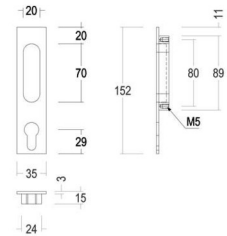

● Satin brass	22	159-SR-22-02	159-SR-22-02PZ	159-SR-22-01IN
● Matt brushed bronze	41	159-SR-41-02	159-SR-41-02PZ	159-SR-41-01IN
● Dark bronze	42	159-SR-42-02	159-SR-42-02PZ	159-SR-42-01IN
● Black matt textured	60	159-SR-60-02	159-SR-60-02PZ	159-SR-60-01IN
● White matt textured	65	159-SR-65-02	159-SR-65-02PZ	159-SR-65-01IN
● Matt brushed nickel	99	159-SR-99-02	159-SR-99-02PZ	159-SR-99-01IN

Piece - Pièce - Stuk

● Satin brass	22	159-SR-22-01INPZ	159-SR-22-01EX	159-SR-22-01EXPZ
● Matt brushed bronze	41	159-SR-41-01INPZ	159-SR-41-01EX	159-SR-41-01EXPZ
● Dark bronze	42	159-SR-42-01INPZ	159-SR-42-01EX	159-SR-42-01EXPZ
● Black matt textured	60	159-SR-60-01INPZ	159-SR-60-01EX	159-SR-60-01EXPZ
● White matt textured	65	159-SR-65-01INPZ	159-SR-65-01EX	159-SR-65-01EXPZ
● Matt brushed nickel	99	159-SR-99-01INPZ	159-SR-99-01EX	159-SR-99-01EXPZ