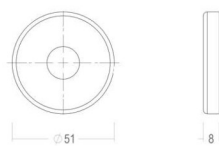

Pair - Paire - Paar

Pair - Paire - Paar

● Satin brass	● 22	167-R0-22-22T-167	167-00-22-20T
● Matt brushed bronze	● 41	167-R0-41-22T-167	167-00-41-20T
● Dark bronze	42	167-R0-42-22T-167	167-00-42-20T
● Black matt textured	60	167-R0-60-22T-167	167-00-60-20T
● White matt textured	65	167-R0-65-22T-167	167-00-65-20T
● Matt brushed nickel	99	167-R0-99-22T-167	167-00-99-20T