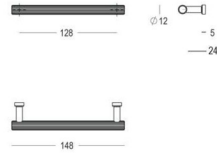

167 - Furniture handles - Poignées de meubles - Meubelgrepen

Piece - Pièce - Stuk