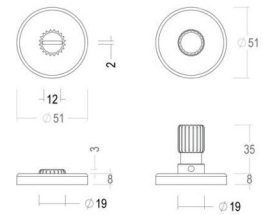

royal

167 - R0