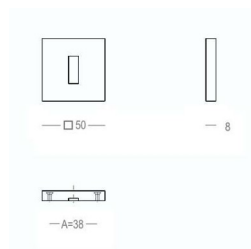

700 - R0

Piece - Pièce - Stuk

● Satin brass	● 22	700-R0-22-01	700-0E-22-01	700-0C-22-01
● Matt brushed bronze	● 41	700-R0-41-01	700-0E-41-01	700-0C-41-01
● Dark bronze	● 42	700-R0-42-01	700-0E-42-01	700-0C-42-01
● Matt brushed nickel	● 99	700-R0-99-01	700-0E-99-01	700-0C-99-01