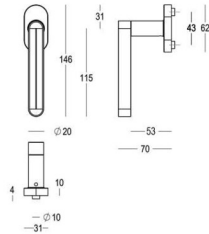

194 - DK

Piece - Pièce - Stuk

● Satin brass	22	194-DK-22-11L
● Matt brushed bronze	41	194-DK-41-11L
● Dark bronze	42	194-DK-42-11L
● Black matt textured	60	194-DK-60-11L
● White matt textured	65	194-DK-65-11L
● Matt brushed nickel	99	194-DK-99-11L