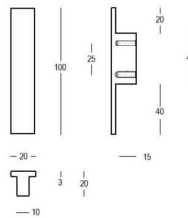

159 - Furniture handles - Poignées de meubles - Meubelgrepen

Piece - Pièce - Stuk

Piece - Pièce - Stuk

● Satin brass	22	159-20-22-01	● Satin brass	22	159-25-22-01
● Matt brushed bronze	41	159-20-41-01	● Matt brushed bronze	41	159-25-41-01
● Dark bronze	42	159-20-42-01	● Dark bronze	42	159-25-42-01
● Black matt textured	60	159-20-60-01	● Black matt textured	60	159-25-60-01
● White matt textured	65	159-20-65-01	● White matt textured	65	159-25-65-01
● Matt brushed nickel	99	159-20-99-01	● Matt brushed nickel	99	159-25-99-01

M4 x 27 (50x)

Set - Ensemble - Set

● Satin brass	22	614-27-VZ-50-MB
● Matt brushed bronze	41	614-27-VZ-50-MB
● Dark bronze	42	614-27-VZ-50-MB
● Black matt textured	60	614-27-VZ-50-MB
● White matt textured	65	614-27-VZ-50-MB
● Matt brushed nickel	99	614-27-VZ-50-MB