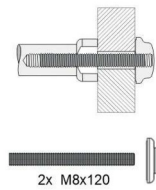

stockholm

159 - Pull handles - Tirants - Deurgrepen

Piece - Pièce - Stuk

Set - Ensemble - Set

● Satin brass	22	159-21-22-01/210	818-DA-22-0212
● Matt brushed bronze	41	159-21-41-01/210	818-DA-41-0212
● Dark bronze	42	159-21-42-01/210	818-DA-42-0212
● Black matt textured	60	159-21-60-01/210	818-DA-60-0212
● Matt brushed nickel	99	159-21-99-01/210	818-DA-65-0212