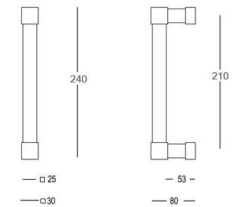

158 - Pull handles - Tirants - Deurgrepen

Piece - Pièce - Stuk

● Satin brass	22	158-30-22-01/300	818-DA-22-0212
● Matt brushed bronze	41	158-30-41-01/300	818-DA-41-0212
● Dark bronze	42	158-30-42-01/300	818-DA-42-0212
● Black matt textured	● 60	158-30-60-01/300	818-DA-60-0212
● White matt textured	65	158-30-65-01/300	818-DA-65-0212
● Matt brushed nickel	99	158-30-99-01/300	818-DA-99-0212