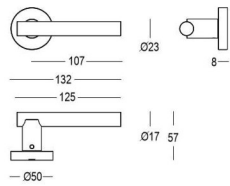

madrid

152 - R0

		Pair - Paire - Paar	Pair - Paire - Paar	Set - Ensemble - Set	
●	Satin brass	22	152-R0-22-22--167	152-00-22-20	152-RW-22-02-V6
●	Matt brushed bronze	41	152-R0-41-22--167	152-00-41-20	152-RW-41-02-V6
●	Dark bronze	42	152-R0-42-22--167	152-00-42-20	152-RW-42-02-V6
●	Black matt textured	60	152-R0-60-22--167	152-00-60-20	152-RW-60-02-V6
●	White matt textured	65	152-R0-65-22--167	152-00-65-20	152-RW-65-02-V6
●	Matt brushed nickel	99	152-R0-99-22--167	152-00-99-20	152-RW-99-02-V6