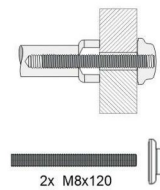

158 - Pull handles - Tirants - Deurgrepen

Set - Ensemble - Set

● Satin brass	22	158-30-22-01/300	818-DA-22-0212
● Matt brushed bronze	41	158-30-41-01/300	818-DA-41-0212
● Dark bronze	42	158-30-42-01/300	818-DA-42-0212
● Black matt textured	● 60	158-30-60-01/300	818-DA-60-0212
● White matt textured	65	158-30-65-01/300	818-DA-65-0212
● Matt brushed nickel	99	158-30-99-01/300	818-DA-99-0212