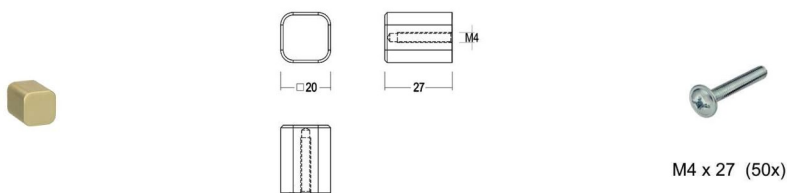

192 - Furniture handles - Poignées de meubles - Meubelgrepen

Piece - Pièce - Stuk

Set - Ensemble - Set

● Satin brass	22	192-20-22-01	614-27-VZ-50-MB
● Matt brushed bronze	41	192-20-41-01	614-27-VZ-50-MB
● Black matt textured	60	192-20-60-01	614-27-VZ-50-MB
● White matt textured	65	192-20-65-01	614-27-VZ-50-MB
● Matt brushed nickel	99	192-20-99-01	614-27-VZ-50-MB