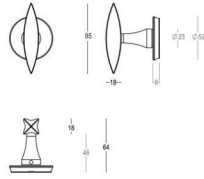

antwerp

402 - R0

Pair - Paire - Paar

Pair - Paire - Paar

● Satin brass	● 22	402-R0-22-22S-197	402-00-22-20S
● Matt brushed bronze	● 41	402-R0-41-22S-197	402-00-41-20S
● Dark bronze	● 42	402-R0-42-22S-197	402-00-42-20S
● Matt brushed nickel	● 99	402-R0-99-22S-197	402-00-99-20S