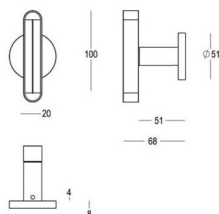

● Satin brass	22	194-R0-22-22--167	194-00-22-20L	152-RW-22-02-V6
● Matt brushed bronze	41	194-R0-41-22--167	194-00-41-20L	152-RW-41-02-V6
● Dark bronze	42	194-R0-42-22--167	194-00-42-20L	152-RW-42-02-V6
● Black matt textured	60	194-R0-60-22--167	194-00-60-20L	152-RW-60-02-V6
● White matt textured	65	194-R0-65-22--167	194-00-65-20L	152-RW-65-02-V6
● Matt brushed nickel	99	194-R0-99-22--167	194-00-99-20L	152-RW-99-02-V6

Pair - Paire - Paar

Pair - Paire - Paar

● Satin brass	22	194-R0-22-22T-167	194-00-22-20T
● Matt brushed bronze	41	194-R0-41-22T-167	194-00-41-20T
● Dark bronze	42	194-R0-42-22T-167	194-00-42-20T
● Black matt textured	60	194-R0-60-22T-167	194-00-60-20T
● White matt textured	65	194-R0-65-22T-167	194-00-65-20T
● Matt brushed nickel	99	194-R0-99-22T-167	194-00-99-20T