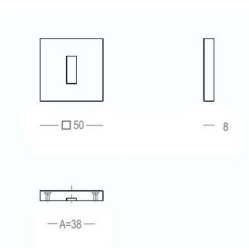

700 - R0

Piece - Pièce - Stuk

● Satin brass	● 22	700-R0-22-01	700-0E-22-01	700-0C-22-01
● Matt brushed bronze	● 41	700-R0-41-01	700-0E-41-01	700-0C-41-01
● Dark bronze	● 42	700-R0-42-01	700-0E-42-01	700-0C-42-01
● Black matt textured	● 60	700-R0-60-01	700-0E-60-01	700-0C-60-01
● White matt textured	● 65	700-R0-65-01	700-0E-65-01	700-0C-65-01
● Matt brushed nickel	● 99	700-R0-99-01	700-0E-99-01	700-0C-99-01