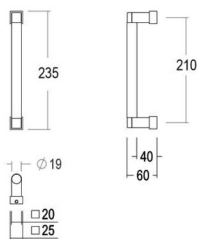

berlin

157 - Pull handles - Tirants - Deurgrepen

Piece - Pièce - Stuk

● Satin brass	22	157-21-22-01/210
● Matt brushed bronze	41	157-21-41-01/210
● Dark bronze	42	157-21-42-01/210
● Black matt textured	60	157-21-60-01/210
● White matt textured	65	157-21-65-01/210
● Matt brushed nickel	99	157-21-99-01/210