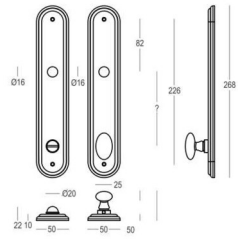

324 - 00

Pair - Paire - Paar

● Brass polished untreated	00	324-00-00-22--324/110	324-00-00-20	324-WC-00-02/110
● Brass polished	01	324-00-01-22--324/110	324-00-01-20	324-WC-01-02/110
● Brass bronzed	04	324-00-04-22--324/110	324-00-04-20	324-WC-04-02/110
● Matt brushed bronze	41	324-00-41-22--324/110	324-00-41-20	324-WC-41-02/110
● Antique brass	26	324-00-26-22--324/110	324-00-26-20	324-WC-26-02/110
● Black matt textured	60	324-00-60-22--324/110	324-00-60-20	324-WC-60-02/110
● Tin	96	324-00-96-22--324/110	324-00-96-20	324-WC-96-02/110