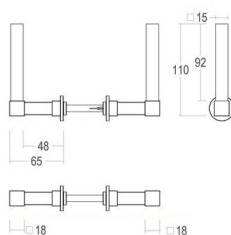

Pair - Paire - Paar

luxembourg

158 - R0