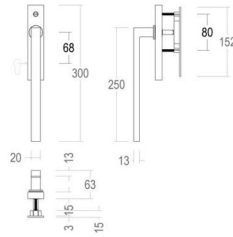

Set - Ensemble - Set

159 - SR