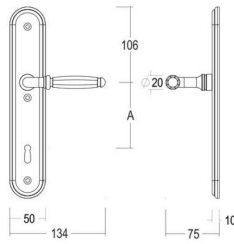

176 - 00

Pair - Paire - Paar

● Brass polished non lackered	00	176-00-00-22--324/110	176-00-00-20
● Brass polished	01	176-00-01-22--324/110	176-00-01-20
● Brass bronzed	04	176-00-04-22--324/110	176-00-04-20
● Matt brushed bronze	41	176-00-41-22--324/110	176-00-41-20
● Antique brass	26	176-00-26-22--324/110	176-00-26-20
● Matt brushed nickel	99	176-00-99-22--324/110	176-00-99-20