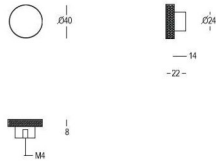

195 - Furniture handles - Poignées de meubles - Meubelgrepen

Piece - Pièce - Stuk

● Satin brass	22	195-40-22-01
● Matt brushed bronze	41	195-40-41-01
● Dark bronze	42	195-40-42-01
● Matt brushed nickel	99	195-40-99-01

Piece - Pièce - Stuk

● Satin brass	22	195-30-22-01
● Matt brushed bronze	41	195-30-41-01
● Dark bronze	42	195-30-42-01
● Matt brushed nickel	99	195-30-99-01

Set - Ensemble - Set

● Satin brass	22	614-27-VZ-50-MB
● Matt brushed bronze	41	614-27-VZ-50-MB
● Dark bronze	42	614-27-VZ-50-MB
● Matt brushed nickel	99	614-27-VZ-50-MB