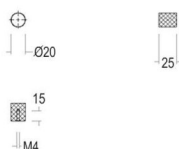

● Satin brass	● 22	190-28-22-01/128
● Matt brushed bronze	● 41	190-28-41-01/128
● Dark bronze	● 42	190-28-42-01/128
● Matt brushed nickel	99	190-28-99-01/128

● Satin brass	● 22	190-16-22-01/160
● Matt brushed bronze	● 41	190-16-41-01/160
● Dark bronze	● 42	190-16-42-01/160
● Matt brushed nickel	99	190-16-99-01/160

Piece - Pièce - Stuk

● Satin brass	● 22	190-20-22-01
● Matt brushed bronze	● 41	190-20-41-01
● Dark bronze	● 42	190-20-42-01
● Matt brushed nickel	99	190-20-99-01

Set - Ensemble - Set

		614-27-VZ-50-MB
		614-27-VZ-50-MB
		614-27-VZ-50-MB
		614-27-VZ-50-MB