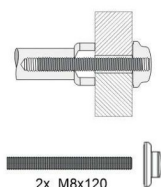

● Satin brass	22	194-21-22-01/210
● Matt brushed bronze	41	194-21-41-01/210
● Dark bronze	42	194-21-42-01/210
● Black matt textured	60	194-21-60-01/210
● White matt textured	65	194-21-65-01/210
● Matt brushed nickel	99	194-21-99-01/210

● Satin brass	22	194-30-22-01/300
● Matt brushed bronze	41	194-30-41-01/300
● Dark bronze	42	194-30-42-01/300
● Black matt textured	60	194-30-60-01/300
● White matt textured	65	194-30-65-01/300
● Matt brushed nickel	99	194-30-99-01/300

Set - Ensemble - Set