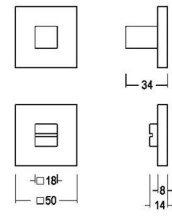

stockholm

159 - R0

Set - Ensemble - Set

● Satin brass	22	159-R0-22-22--700	159-00-22-20	700-RW-22-02-V6
● Matt brushed bronze	41	159-R0-41-22--700	159-00-41-20	700-RW-41-02-V6
● Dark bronze	42	159-R0-42-22--700	159-00-42-20	700-RW-42-02-V6
● Black matt textured	60	159-R0-60-22--700	159-00-60-20	700-RW-60-02-V6
● White matt textured	65	159-R0-65-22--700	159-00-65-20	700-RW-65-02-V6
● Matt brushed nickel	99	159-R0-99-22--700	159-00-99-20	700-RW-99-02-V6