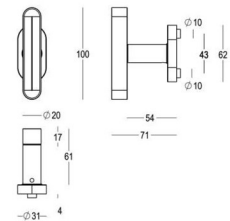

Piece - Pièce - Stuk

● Satin brass	22	194-DK-22-11T	
● Matt brushed bronze	41	194-DK-41-11T	
● Dark bronze	42	194-DK-42-11T	
● Black matt textured	60	194-DK-60-11T	
● White matt textured	65	194-DK-65-11T	
● Matt brushed nickel	99	194-DK-99-11T	#N/A