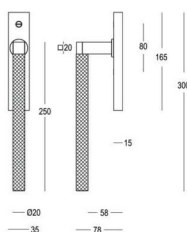

190 - SR

Set - Ensemble - Set

● Satin brass	● 22	190-SR-22-02
● Matt brushed bronze	● 41	190-SR-41-02
● Dark bronze	● 42	190-SR-42-02
● Matt brushed nickel	● 99	190-SR-99-02