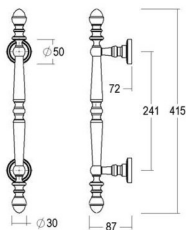

classic front door handles - poignées de porte classiques - klassieke voordeurgrepen

318 - Pull handles - Tirants - Deurgrepen

Piece - Pièce - Stuk

● Brass polished untreated	00	318-00-00-01/240
● Brass bronzed	04	318-00-04-01/240
● Tin	96	318-00-96-01/240