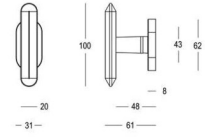

193 - DK

Piece - Pièce - Stuk

Piece - Pièce - Stuk

● Satin brass	22	193-DK-22-11L	● Satin brass	22	193-DK-22-11T
● Matt brushed bronze	41	193-DK-41-11L	● Matt brushed bronze	41	193-DK-41-11T
● Dark bronze	42	193-DK-42-11L	● Dark bronze	42	193-DK-42-11T
● Black matt textured	60	193-DK-60-11L	● Black matt textured	60	193-DK-60-11T
● White matt textured	65	193-DK-65-11L	● White matt textured	65	193-DK-65-11T
● Matt brushed nickel	99	193-DK-99-11L	● Matt brushed nickel	99	193-DK-99-11T