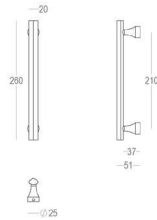

404 - Pull handles - Tirants - Deurgrepen

Piece - Pièce - Stuk

● Satin brass	● 22	404-21-22-01/210
● Matt brushed bronze	● 41	404-21-41-01/210
● Dark bronze	42	404-21-42-01/210
● Black matt textured	60	404-21-60-01/210
● Matt brushed nickel	● 99	404-21-99-01/210