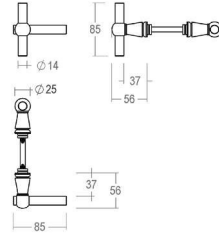

Pair - Paire - Paar	Pair - Paire - Paar
● Satin brass	22	124-R0-22-22TL-069	124-00-22-20TL
● Brass bronzed	04	124-R0-04-22TL-069	124-00-04-20TL
● Matt brushed bronze	● 41	124-R0-41-22TL-069	124-00-41-20TL
● Dark bronze	42	124-R0-42-22TL-069	124-00-42-20TL
● Antique brass	26	124-R0-26-22TL-069	124-00-26-20TL
● Black matt textured	● 60	124-R0-60-22TL-069	124-00-60-20TL
● Rust matt textured	63	124-R0-63-22TL-069	124-00-63-20TL
● White matt textured	65	124-R0-65-22TL-069	124-00-65-20TL
● Matt brushed nickel	● 99	124-R0-99-22TL-069	124-00-99-20TL
● Tin	96	124-R0-96-22TL-069	124-00-96-20TL