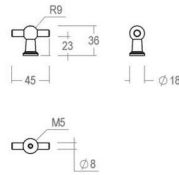

● Satin brass	22	124-96-22-01/096
● Brass bronzed	04	124-96-04-01/096
● Matt brushed bronze	● 41	124-96-41-01/096
● Dark bronze	42	124-96-42-01/096
● Antique brass	26	124-96-26-01/096
● Black matt textured	● 60	124-96-60-01/096
● Rust matt textured	63	124-96-63-01/096
● White matt textured	65	124-96-65-01/096
● Matt brushed nickel	● 99	124-96-99-01/096
● Tin	96	124-96-96-01/096

● Satin brass	22	124-28-22-01/128
● Brass bronzed	04	124-28-04-01/128
● Matt brushed bronze	● 41	124-28-41-01/128
● Dark bronze	42	124-28-42-01/128
● Antique brass	26	124-28-26-01/128
● Black matt textured	● 60	124-28-60-01/128
● Rust matt textured	63	124-28-63-01/128
● White matt textured	65	124-28-65-01/128
● Matt brushed nickel	● 99	124-28-99-01/128
● Tin	96	124-28-96-01/128