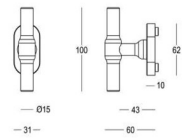

197 - DK

Piece - Pièce - Stuk

● Satin brass	22	197-DK-22-11L
● Matt brushed bronze	41	197-DK-41-11L
● Dark bronze	42	197-DK-42-11L
● Black matt textured	60	197-DK-60-11L
● White matt textured	65	197-DK-65-11L
● Matt brushed nickel	99	197-DK-99-11L

Piece - Pièce - Stuk

● Satin brass	22	197-DK-22-11T
● Matt brushed bronze	41	197-DK-41-11T
● Dark bronze	42	197-DK-42-11T
● Black matt textured	60	197-DK-60-11T
● White matt textured	65	197-DK-65-11T
● Matt brushed nickel	99	197-DK-99-11T