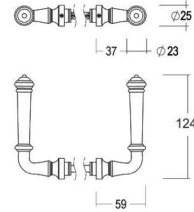

301-400

324 - R0