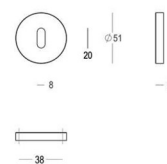

Pair - Paire - Paar

Pair - Paire - Paar

● Satin brass	● 22	167-R0-22-22T-167	167-00-22-20T
● Matt brushed bronze	● 41	167-R0-41-22T-167	167-00-41-20T
● Dark bronze	42	167-R0-42-22T-167	167-00-42-20T
● Black matt textured	60	167-R0-60-22T-167	167-00-60-20T
● White matt textured	65	167-R0-65-22T-167	167-00-65-20T
● Matt brushed nickel	99	167-R0-99-22T-167	167-00-99-20T