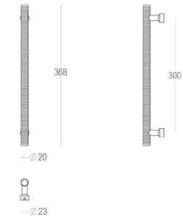

Piece - Pièce - Stuk

401 - Pull handles - Tirants - Deurgrepen