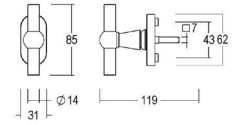

124 - DK

Piece - Pièce - Stuk

● Satin brass	22	124-DK-22-11L
● Brass bronzed	04	124-DK-04-11L
● Matt brushed bronze	● 41	124-DK-41-11L
● Dark bronze	42	124-DK-42-11L
● Antique brass	26	124-DK-26-11L
● Black matt textured	● 60	124-DK-60-11L
● Rust matt textured	63	124-DK-63-11L
● White matt textured	65	124-DK-65-11L
● Matt brushed nickel	● 99	124-DK-99-11L
● Tin	96	124-DK-96-11L

Piece - Pièce - Stuk

● Satin brass	22	124-DK-22-11T
● Brass bronzed	04	124-DK-04-11T
● Matt brushed bronze	● 41	124-DK-41-11T
● Dark bronze	42	124-DK-42-11T
● Antique brass	26	124-DK-26-11T
● Black matt textured	● 60	124-DK-60-11T
● Rust matt textured	63	124-DK-63-11T
● White matt textured	65	124-DK-65-11T
● Matt brushed nickel	● 99	124-DK-99-11T
● Tin	96	124-DK-96-11T