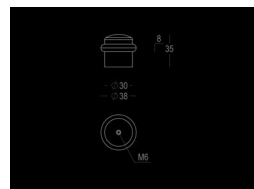

690 - DS

Piece - Pièce - Stuk

●	Satin brass	22	690-30-22-01
●	Matt brushed bronze	41	690-30-41-01
●	Dark bronze	42	690-30-42-01
●	Black matt textured	60	690-30-60-01
●	White matt textured	65	690-30-65-01
●	Matt brushed nickel	99	690-30-99-01