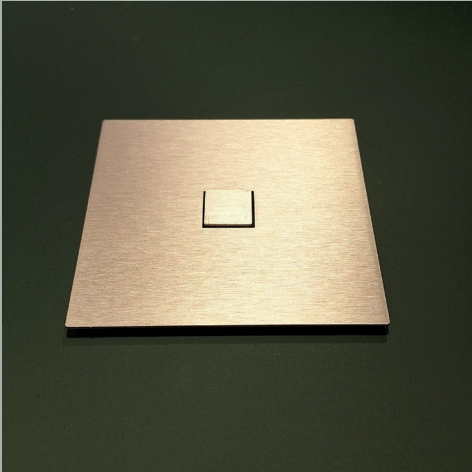

New Collection

FLOATING

In addition to the well-known "standard" frame solution, we now offer a floating variant that sits a few millimeters away from the wall.

This ingenious and easy-to-install design solution provides a perfect answer when the wall is not always perfectly flat.