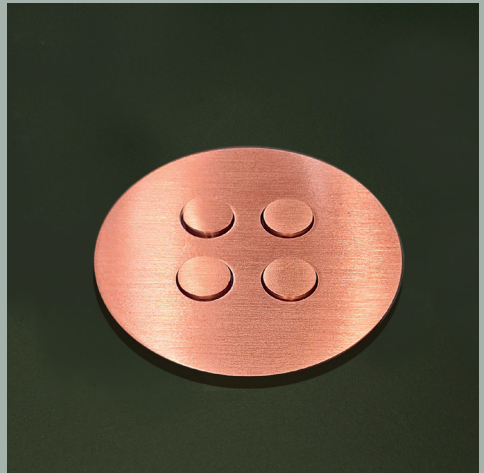

New Collection

FLOATING

In addition to the well-known "standard" frame solution, we now offer a floating variant that sits a few millimeters away from the wall.

This ingenious and easy-to-install design solution provides a perfect answer when the wall is not always perfectly flat.